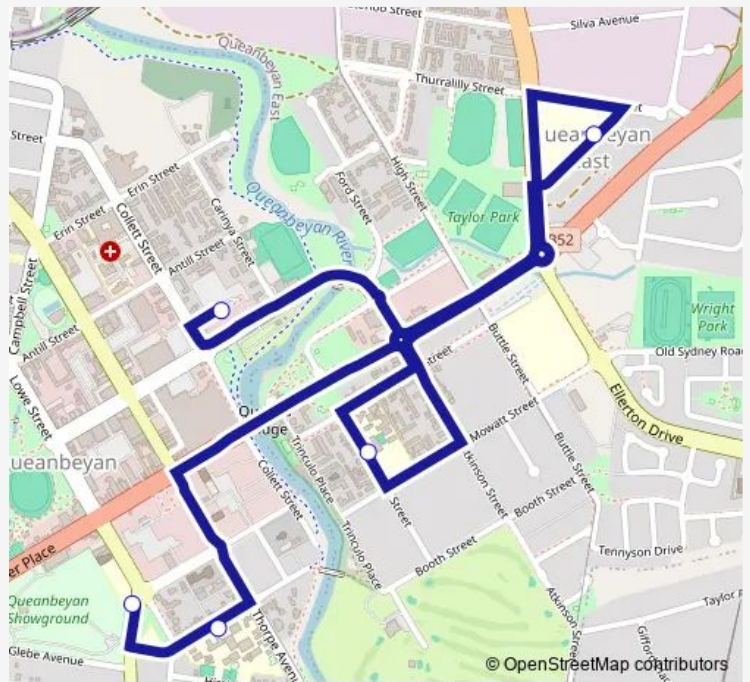

School Bus S111 Jerrabomberra to St Edmunds and St Clares Colleges via Letchworth

[Go to website](#)

Direction
 Queanbeyan Interchange, Stand 2 — Cooma St At Lowe St

5 stops

[Open route schedule](#)

- Queanbeyan Interchange, Stand 2
- St Gregory's Primary School, Molonglo St
- Queanbeyan East Public School, Mulloon St
- Queanbeyan Public School, Isabella St
- Cooma St At Lowe St

Route schedule
 Queanbeyan Interchange, Stand 2 — Cooma St At Lowe St

Monday	08:43
Tuesday	08:43
Wednesday	08:43
Thursday	08:43
Friday	08:43
Saturday	—
Sunday	—

Route info

Direction: Queanbeyan Interchange, Stand 2

Stops: 5

Trip Duration: 0 hour 16 min

S111 School Bus time schedules and route maps are available in an offline PDF at busmaps.com. Use the busmaps.com website to see live bus times, train schedule or subway schedule, and step-by-step directions for all public transit in Canberra