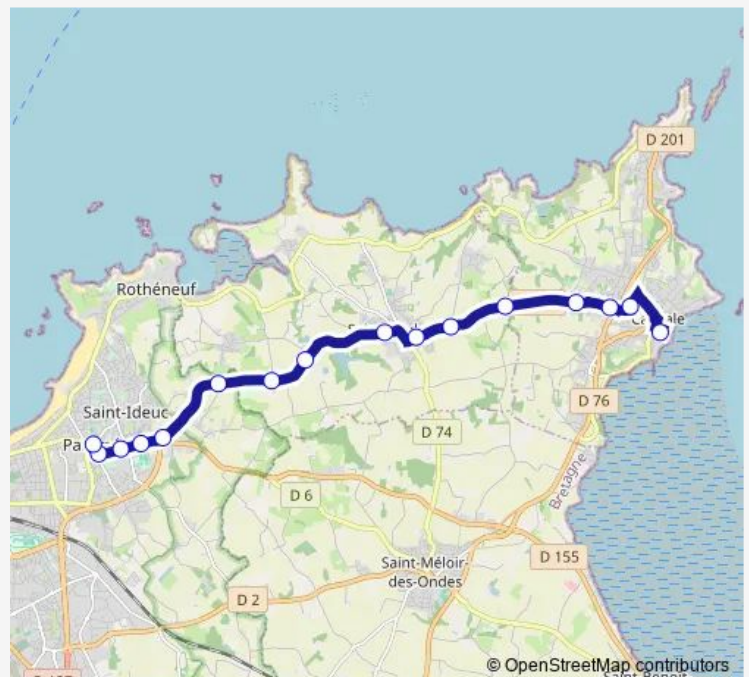

### Direction

Saint-Joseph — Paramé Mairie

16 stops

[Open route schedule](#)

Saint-Joseph

René Cassin

Petites Croix

Prés Bosgers

### Route schedule

Saint-Joseph — Paramé Mairie

Monday —

Tuesday —

Wednesday 12:15

Thursday —

Friday —

Saturday —

### Route info

Direction: Saint-Joseph

Stops: 16

Trip Duration: 0 hour 25 min

S111 — Cancale - Saint-Coulomb

S111 Bus time schedules and route maps are available in an offline PDF at [busmaps.com](https://busmaps.com). Use the [busmaps.com](https://busmaps.com) website to see live bus times, train schedule or subway schedule, and step-by-step directions for all public transit in Saint-Malo