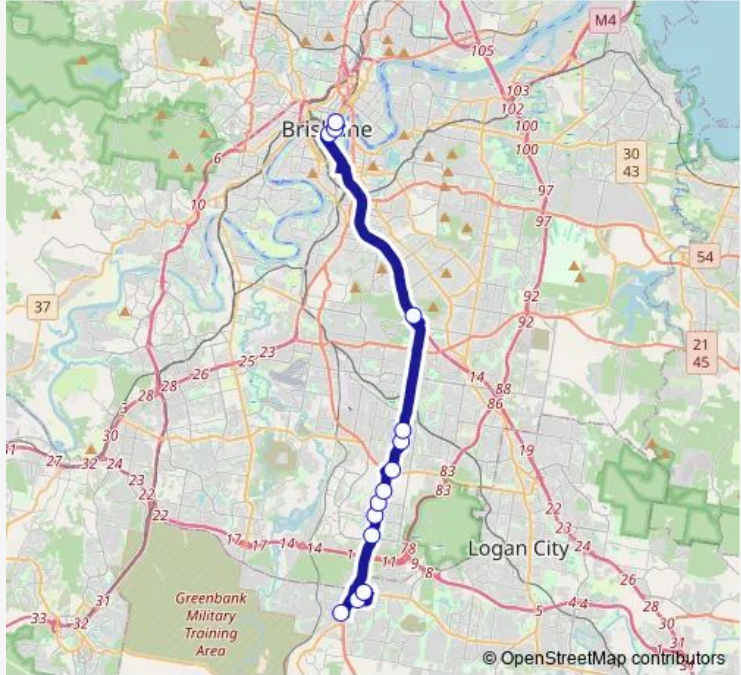

Bus P141 Browns Plains - City Pre-Paid Rocket

[Go to website](#)

Direction
 Creek Street Stop 149a — Greenbank RSL park 'n' ride
 13 stops
[Open route schedule](#)

- Creek Street Stop 149a
- Mary Street Stop 50 near Albert St
- Griffith University station, platform 2
- Pinelands Rd at Barney Street, stop 70/71
- Pinelands Rd at Hellawell
- Calam Rd near Honeywood St
- Beaudesert Rd at Benhiam Street
- Beaudesert Rd at Kameruka Street
- Beaudesert Rd at Honeysuckle Way
- Beaudesert Rd at Illaweena Street
- Grand Plaza Shopping Centre (Sth Car Park)
- Browns Plains station, stop 3a
- Greenbank RSL park 'n' ride

Route schedule
 Creek Street Stop 149a — Greenbank RSL park 'n' ride

Monday	16:10-17:50
Tuesday	16:10-17:50
Wednesday	16:10-17:50
Thursday	16:10-17:50
Friday	16:10-17:50
Saturday	—
Sunday	—

Route info
 Direction: Creek Street Stop 149a
 Stops: 13
 Trip Duration: 1 hour 10 min

■ P141 — Browns Plains - City Pre-Paid Rocket **BusMaps**

Direction

Greenbank RSL park 'n' ride — Creek Street Stop 149a

14 stops

[Open route schedule](#)

Greenbank RSL park 'n' ride

Grand Plaza Shopping Centre (Sth Car Park)

Monday 06:15-07:40

Tuesday 06:15-07:40

Wednesday 06:15-07:40

Thursday 06:15-07:40

Friday 06:15-07:40

Saturday —

Sunday —

Route info