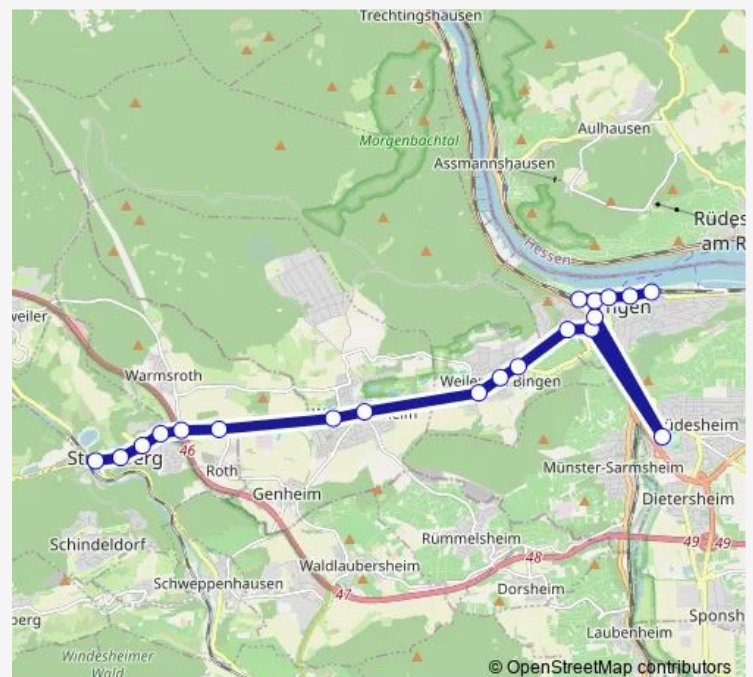

Bingen, Fruchtmart

Bingen, Hospitalstraße

Bingen, Stadtbahnhof

Route schedule

Warmsroth, Ortsmitte — Bingen, Stadtbahnhof

Monday 06:48-06:49

Tuesday 06:48-06:49

Wednesday 06:48-06:49

Thursday 06:48-06:49

Friday 06:48-06:49

Saturday —

Sunday —

Route info

Direction: Warmsroth, Ortsmitte

Stops: 21

Trip Duration: 0 hour 35 min

■ 230s

BusMaps

Direction

Stromberg, Gerbereiplatz — Bingen, Stadtbahnhof

20 stops

[Open route schedule](#)

Stromberg, Gerbereiplatz

Stromberg, Verbandsgemeinde

Friday 06:40-06:45

Saturday —

Sunday —

Route info

Direction: Stromberg, Gerbereiplatz

Stops: 20

Trip Duration: 0 hour 34 min

Direction