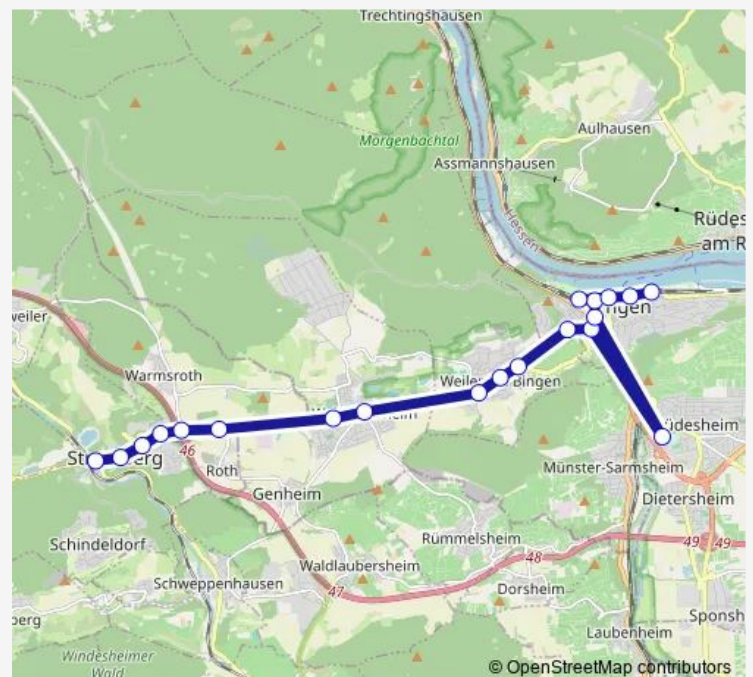

Bingen, Stadtbahnhof

Route schedule

Warmsroth, Ortsmitte — Bingen, Stadtbahnhof

Monday 06:48-06:49

Tuesday 06:48-06:49

Wednesday 06:48-06:49

Thursday 06:48-06:49

Friday 06:48-06:49

Saturday —

Sunday —

Route info

Direction: Warmsroth, Ortsmitte

Stops: 21

Trip Duration: 0 hour 35 min

230s

Direction

Stromberg, Gerbereiplatz — Bingen, Stadtbahnhof

20 stops

[Open route schedule](#)

Stromberg, Gerbereiplatz

Stromberg, Verbandsgemeinde

Stromberg, Binger Höhe

Stromberg, Ost

Warmstroth, Abzw.

Route info

Direction: Stromberg, Gerbereiplatz

Stops: 20

Trip Duration: 0 hour 34 min

Direction

Stromberg, Igs — Stromberg, Igs

5 stops

[Open route schedule](#)