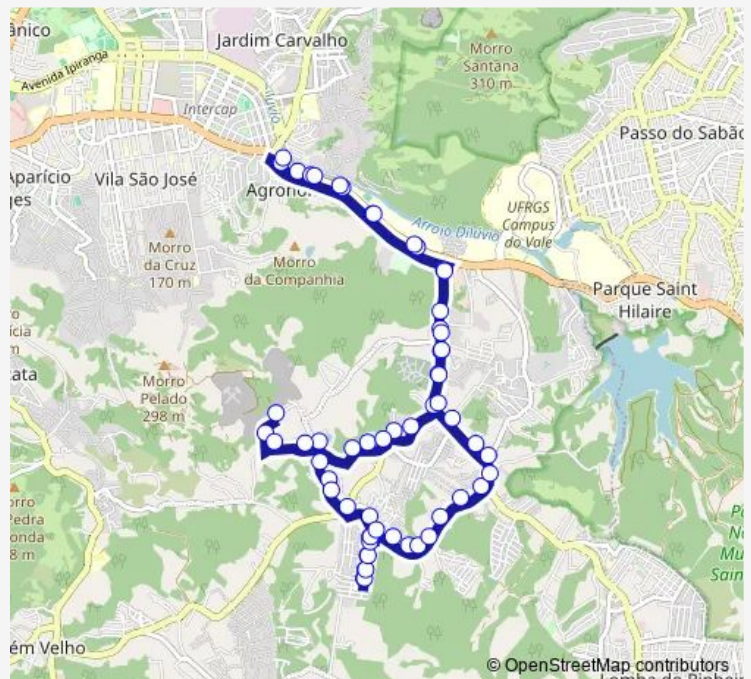

Friday 00:00-23:00

Saturday 00:00-23:30

Sunday 00:00-23:00

Route info

Direction: Bento Goncalves 6647

Stops: 58

Trip Duration: 0 hour 45 min

A953 — Alim CH DAS Peras / Quinta DO P / Ida