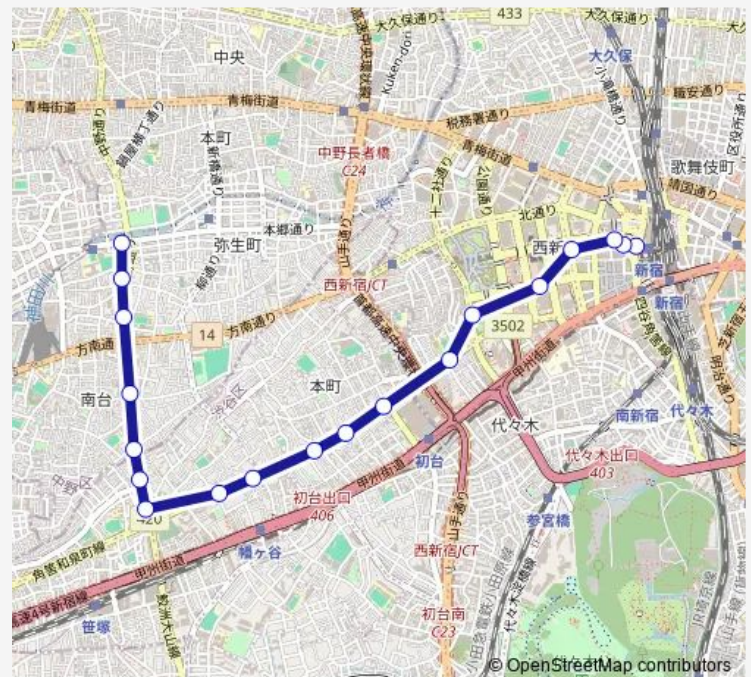

### Route schedule

新宿駅西口 — 中野車庫

Monday 22:36-23:00

Tuesday 23:00

Wednesday 22:36-23:00

Thursday 22:36-23:00

Friday 23:00

Saturday 22:36-22:50

### Route info

Direction: 新宿駅西口

Stops: 19

Trip Duration: 0 hour 19 min

宿 4 1 -26 Bus time schedules and route maps are available in an offline PDF at [busmaps.com](https://busmaps.com). Use the [busmaps.com](https://busmaps.com) website to see live bus times, train schedule or subway schedule, and step-by-step directions for all public transit in Tokyo