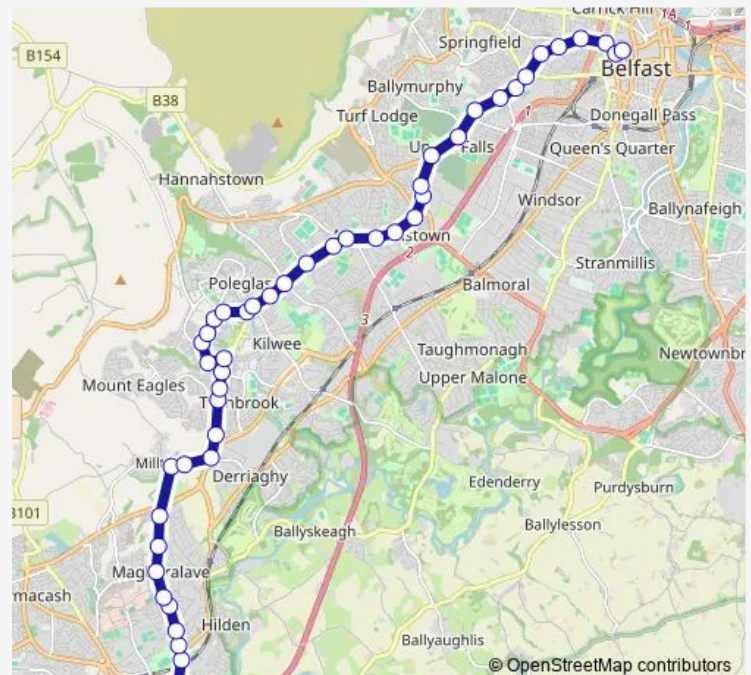

Bus 532a Lisburn Buscentre - Belfast, Europa Buscentre

[Go to website](#)

Direction

Lisburn Buscentre — Queen Street

47 stops

[Open route schedule](#)

Lisburn Buscentre

Queens Road

Wallace Park

Elmwood Park

Dalboyne

Belsize Lane

Skyline Drive

Kirkwoods Road

Belsize Manor

Cloverdale Crescent

Milltown

Chestnut Hill

The Cutts

Mckinstry Road

Lagmore Avenue

Lagmore grove

Twinbrook Road

Bell Steel Road [stewartstown Road]

Woodside

Brian's Well Road

Glenwood

Route schedule

Lisburn Buscentre — Queen Street

Monday 07:35-17:15

Tuesday 07:35-17:15

Wednesday 07:35-17:15

Thursday 07:35-17:15

Friday 07:35-17:15

Saturday —

Sunday —

Route info

Direction: Lisburn Buscentre

Stops: 47

Trip Duration: 0 hour 55 min

532a — Lisburn Buscentre - Belfast, Europa Buscentre