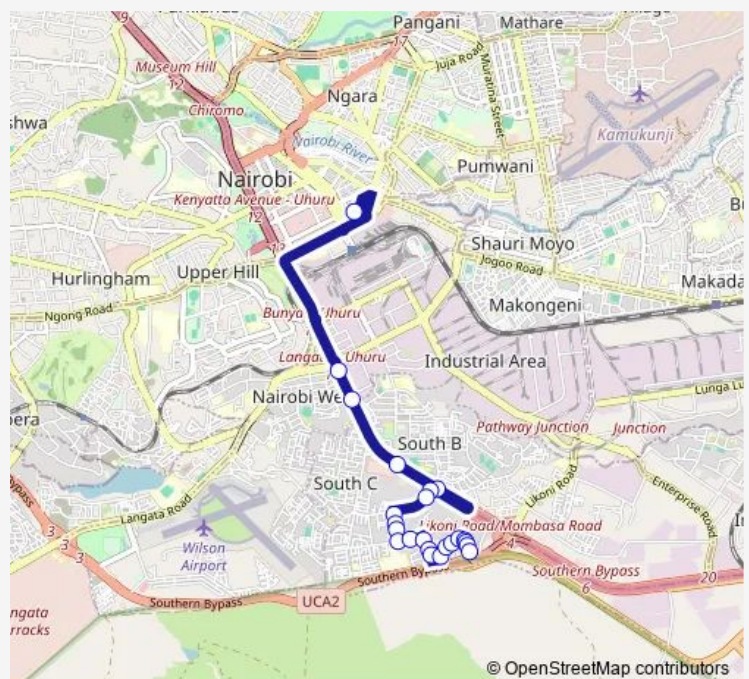

### Route schedule

Bus Station — Arka hotel

Monday	06:00
Tuesday	06:00
Wednesday	06:00
Thursday	06:00
Friday	06:00
Saturday	06:00
Sunday	06:00

### Route info

Direction: Bus Station

Stops: 23

Trip Duration: 0 hour 22 min

12D — Bus Station-Red Cross-KPA-College Of Insurance-Amboseli

Boma Court

Arka hotel

## Route info

Direction: Arka Hotel

Stops: 35

Trip Duration: 0 hour 30 min

South C Turnoff/Water

Southern First Assemblies Of God

Mosque

Milele Nairobi Pcea Headquarters