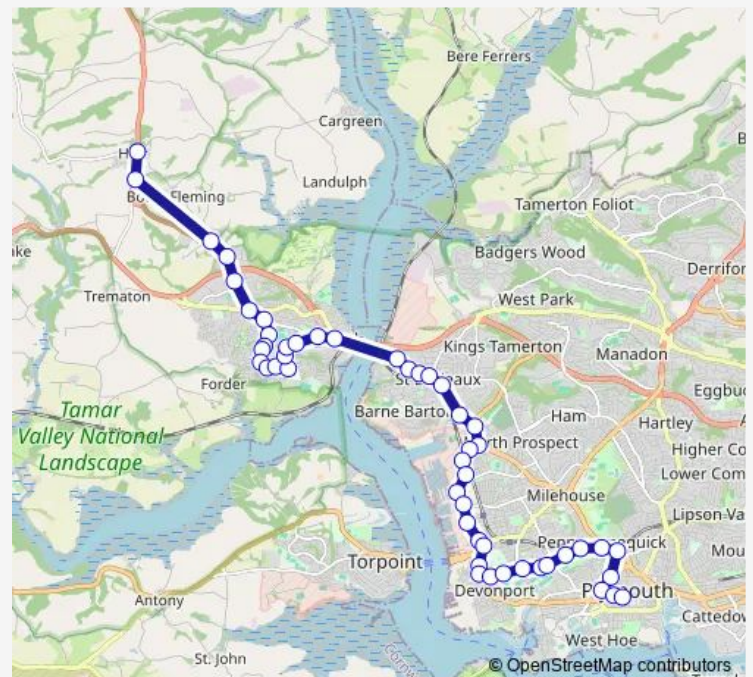

Church Road

St Stephens Road

Wearde Road

Broad Walk

Beatrice Avenue

St Stephens Road

Windmill Hill

Fore Street Top

Thursday 08:01

Friday 08:01

Saturday —

Sunday —

Route info

Direction: Garage

Stops: 50

Trip Duration: 0 hour 55 min

■ 12D — Hatt - Saltash - Plymouth

Saltburn Road

St Paul's Church

St Budeaux Square 2

Harbour Avenue

Camels Head School

Ocean Street

Fleet Street

HMS Drake

Johnstone Terrace

Goschen Centre

St Levan Gate

Keat Street

Albert Gate

UTC Plymouth

St Aubyn Road