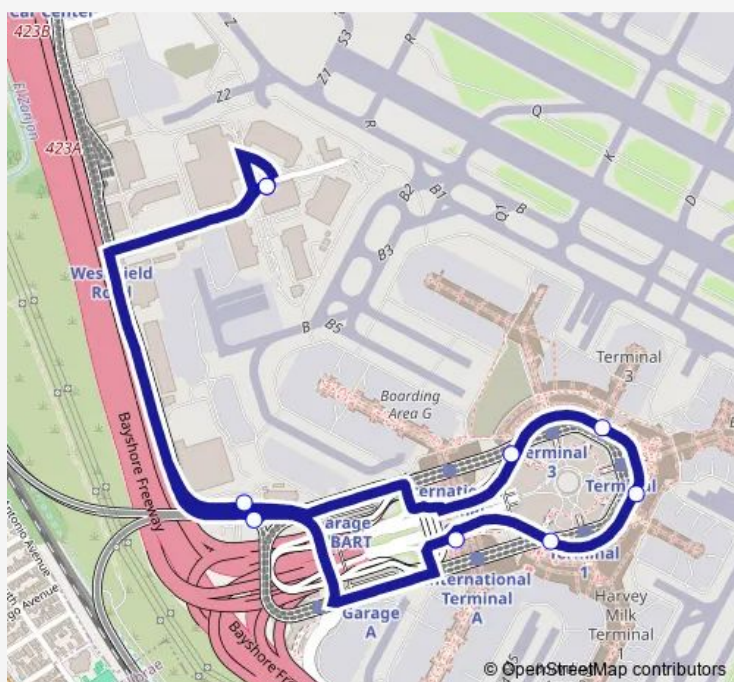

Saturday 03:00-02:50⁺¹

Sunday 03:00-02:50⁺¹

Route info

Direction: West Field Garage Bus Stop

Stops: 9

Trip Duration: 0 hour 17 min

■ West Field Garage — West Field Garage Shuttle Bus

West Field Garage Bus time schedules and route maps are available in an offline PDF at busmaps.com. Use the busmaps.com website to see live bus times, train schedule or subway schedule, and step-by-step directions for all public transit in San Francisco