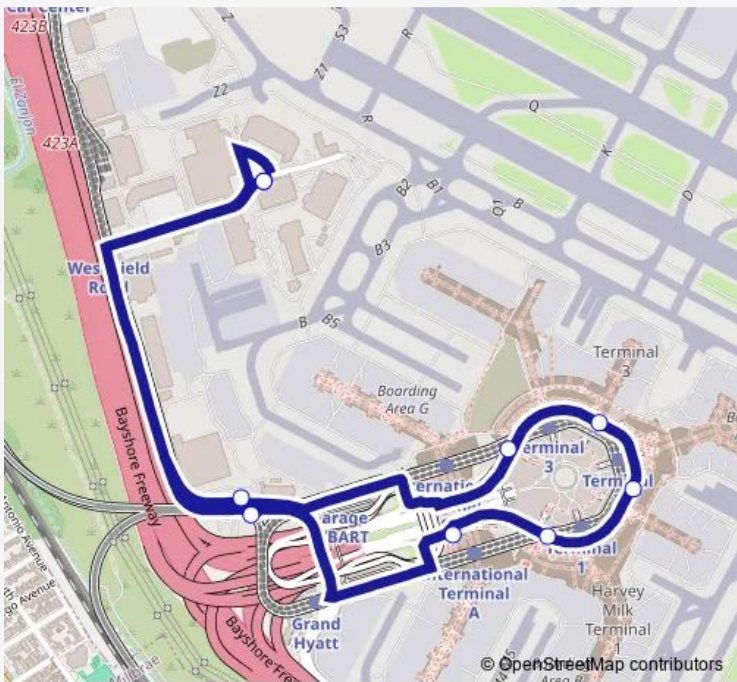

Bus West Field Garage West Field Garage Shuttle Bus

[Go to website](#)

**Direction**  
 West Field Garage Bus Stop — West Field Garage Bus Stop

9 stops

[Open route schedule](#)

- West Field Garage Bus Stop
- 586 McDonnell Rd-Opposite UAL Cargo
- International Terminal Courtyard A Bus Stop
- Terminal 1 Lower Level Bus Stop
- Terminal 2 Lower Level Bus Stop
- Terminal 3 - East - Lower Level Bus Stop
- Terminal 3 - West - Lower Level Bus Stop
- 585 McDonnell Rd-UAL Cargo
- West Field Garage Bus Stop

Route schedule

West Field Garage Bus Stop — West Field Garage Bus Stop

Monday	03:00-02:50 <sup>+1</sup>
Tuesday	03:00-02:50 <sup>+1</sup>
Wednesday	03:00-02:50 <sup>+1</sup>
Thursday	03:00-02:50 <sup>+1</sup>
Friday	03:00-02:50 <sup>+1</sup>
Saturday	03:00-02:50 <sup>+1</sup>
Sunday	03:00-02:50 <sup>+1</sup>

Route info

Direction: West Field Garage Bus Stop

Stops: 9

Trip Duration: 0 hour 17 min

West Field Garage Bus time schedules and route maps are available in an offline PDF at [busmaps.com](https://busmaps.com). Use the [busmaps.com](https://busmaps.com) website to see live bus times, train schedule or subway schedule, and step-by-step directions for all public transit in San Francisco