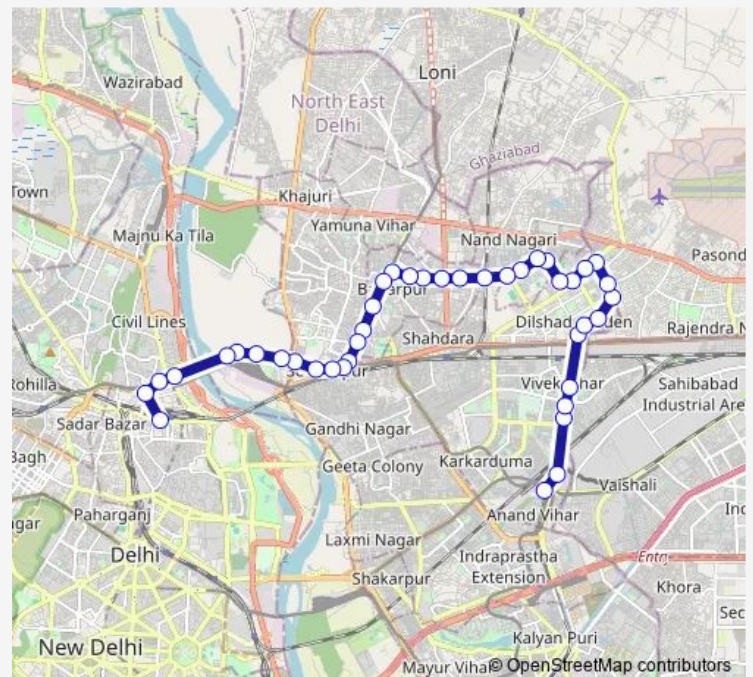

### Route schedule

Anand Vihar Isbt Terminal — Old Delhi Railway Station

Monday 05:21-21:04

Tuesday 05:21-21:04

Wednesday 05:21-21:04

Thursday 05:21-21:04

Friday 05:21-21:04

Saturday 05:21-21:04

### Route info

Direction: Anand Vihar Isbt Terminal

Stops: 41

Trip Duration: 1 hour 9 min

205down

BusMaps

Chajju Pura

Shiv Mandir