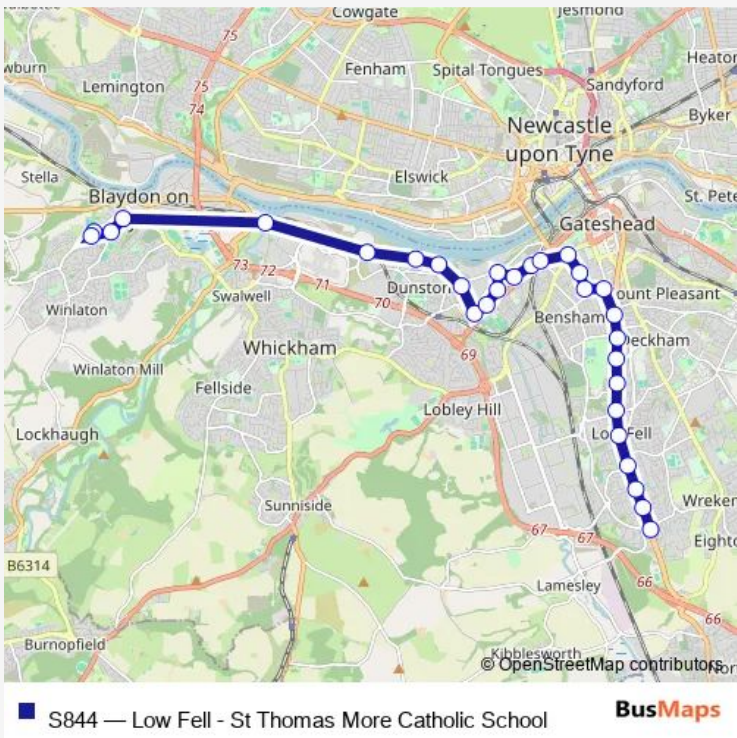

Bus S844 Low Fell - St Thomas More Catholic School

[Go to website](#)

Direction
 St Thomas More RC Academy — Durham Road-Harlow Green
 30 stops
[Open route schedule](#)

- St Thomas More RC Academy
- Back Lane-School
- Blaydon Bank-Croftdale Road
- Blaydon Bank-Lawrence Court
- Riverside Way-Clasper Way
- Handy Drive-Bus Depot
- St Omers Road
- Colliery Road
- Clockmill Road
- Derwentwater Road-Teams Bridge
- Derwentwater Road-Pitz
- Johnson Street
- Yetholm Road
- Askew Road West-Oak Square
- Askew Road West-Park
- Cuthbert Street
- Bensham Road - Coatsworth Road
- Coatsworth Road-Villa Place
- Coatsworth Road - Windermere Street
- Whitehall Road-Prince Consort Road
- Prince Consort Road - Shipcote Lane

Route schedule
 St Thomas More RC Academy — Durham Road-Harlow Green

Monday	15:00
Tuesday	15:00
Wednesday	15:00
Thursday	15:00
Friday	15:00
Saturday	—
Sunday	—

Route info
 Direction: St Thomas More RC Academy
 Stops: 30
 Trip Duration: 0 hour 35 min

Durham Road Saltwell Park

Durham Road-Valley View

Durham Road-Musgrave School

Durham Road - Beaconsfield Road

Durham Road-Engine Lane

Durham Road-Library

Durham Road-Cedars Green

Durham Road-Calderwood Crescent

Durham Road-Harlow Green

S844 Bus time schedules and route maps are available in an offline PDF at busmaps.com. Use the busmaps.com website to see live bus times, train schedule or subway schedule, and step-by-step directions for all public transit in Gateshead