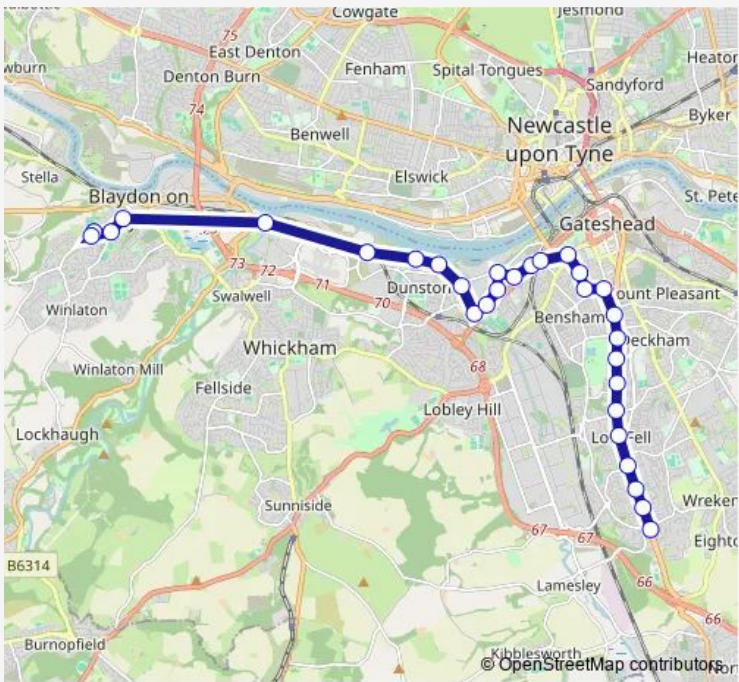

Bus S844 Low Fell - St Thomas More Catholic School

[Go to website](#)

Direction
 St Thomas More RC Academy — Durham Road-Harlow Green
 30 stops
[Open route schedule](#)

- St Thomas More RC Academy
- Back Lane-School
- Blaydon Bank-Croftdale Road
- Blaydon Bank-Lawrence Court
- Riverside Way-Clasper Way
- Handy Drive-Bus Depot
- St Omers Road
- Colliery Road
- Clockmill Road
- Derwentwater Road-Teams Bridge
- Derwentwater Road-Pitz
- Johnson Street
- Yetholm Road
- Askew Road West-Oak Square
- Askew Road West-Park
- Cuthbert Street
- Bensham Road - Coatsworth Road
- Coatsworth Road-Villa Place
- Coatsworth Road - Windermere Street
- Whitehall Road-Prince Consort Road
- Prince Consort Road - Shipcote Lane

Route schedule
 St Thomas More RC Academy — Durham Road-Harlow Green

Monday	15:00
Tuesday	15:00
Wednesday	15:00
Thursday	15:00
Friday	15:00
Saturday	—
Sunday	—

Route info
 Direction: St Thomas More RC Academy
 Stops: 30
 Trip Duration: 0 hour 35 min

S844 — Low Fell - St Thomas More Catholic School **BusMaps**

Durham Road Saltwell Park

Durham Road-Valley View

Durham Road-Musgrave School

Durham Road - Beaconsfield Road

Durham Road-Engine Lane

Durham Road-Library

Durham Road-Cedars Green

Durham Road-Calderwood Crescent

Durham Road-Harlow Green

S844 Bus time schedules and route maps are available in an offline PDF at busmaps.com. Use the busmaps.com website to see live bus times, train schedule or subway schedule, and step-by-step directions for all public transit in Gateshead