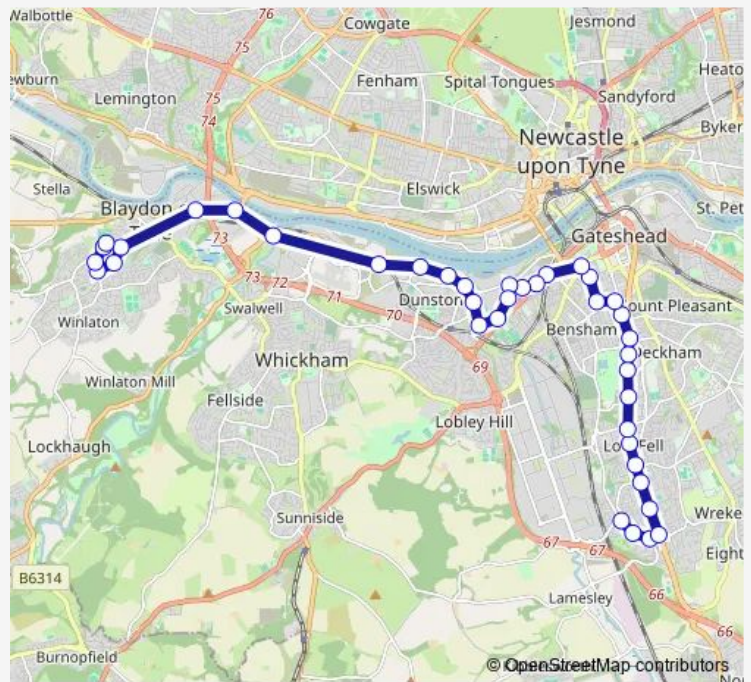

Bus S844 Low Fell - St Thomas More Catholic School

[Go to website](#)

Direction
 Hertford-Chowdene — St Thomas More RC Academy
 39 stops
[Open route schedule](#)

- Hertford-Chowdene
- Hertford-Woodford
- Hertford - Dartmouth Ave
- Durham Road-Harlow Green
- Durham Road-Cromer Court
- Durham Road-Appledore Gardens
- Durham Road-Hutton Terrace
- Durham Road-Albert Drive
- Durham Road - Elder Grove
- Durham Road-Musgrave School
- Durham Road-Valley View
- Durham Road Saltwell Park
- Durham Road-Dryden Road
- Prince Consort Road - St Albans Terrace
- Whitehall Road-Prince Consort Road
- Coatsworth Road - Grasmere Street
- Coatsworth Road-Poplar Crescent
- Bensham Road - Coatsworth Road
- Askew Road-Garage
- Askew Road West-Park
- Askew Road West-Oak Square

Route schedule
 Hertford-Chowdene — St Thomas More RC Academy

Monday	07:30
Tuesday	07:30
Wednesday	07:30
Thursday	07:30
Friday	07:30
Saturday	—
Sunday	—

Route info
 Direction: Hertford-Chowdene
 Stops: 39
 Trip Duration: 0 hour 45 min

Route schedule

St Thomas More RC Academy — Durham Road-Harlow Green

Monday 15:45

Tuesday 15:45

Wednesday 15:45

Thursday 15:45

Friday —

Saturday —

Sunday —

Route info

Direction: St Thomas More RC Academy

Stops: 30

Trip Duration: 0 hour 35 min

Durham Road - Beaconsfield Road

Durham Road-Engine Lane

Durham Road-Library