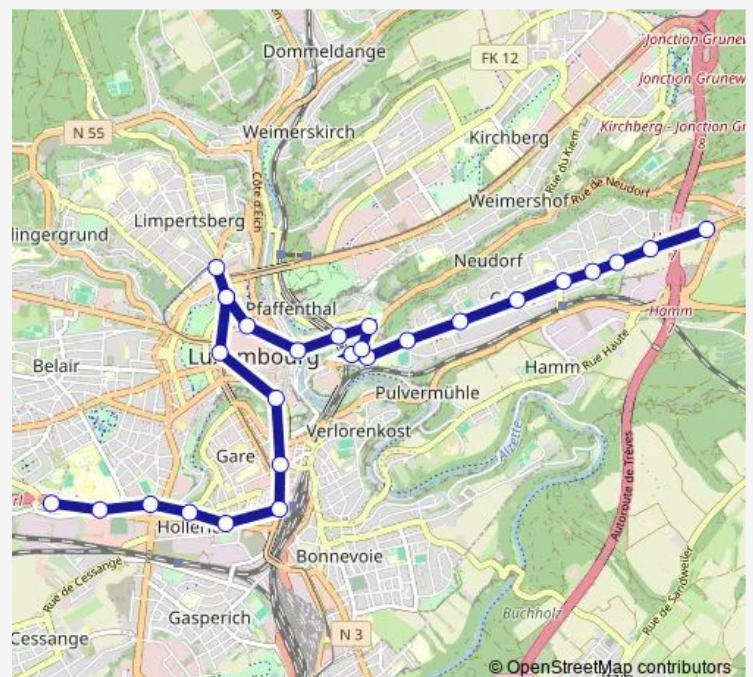

Hamilius (Bus)

Centre, F.D. Roosevelt

Gare, Al Avenue

Route schedule

Cents, Waassertuerm — Hollerich, P+R Bouillon

Monday —

Tuesday —

Wednesday —

Thursday —

Friday 21:49-02:59⁺¹

Saturday 03:09-02:59⁺¹

Sunday 03:09-04:01

Route info

Direction: Cents, Waassertuerm

Stops: 27

Trip Duration: 0 hour 32 min

Direction

Hollerich, P+R Bouillon — Cents, Waassertuerm

25 stops

[Open route schedule](#)

Hollerich, P+R Bouillon

Hollerich, Kierfecht

Hollerich, Jean-Baptiste Merkels

Hollerich, Fonderie

21:14-02:59⁺¹

Saturday

03:14-02:59⁺¹

Sunday

03:14-03:29

Route info

Direction: Hollerich, P+R Bouillon

Stops: 25