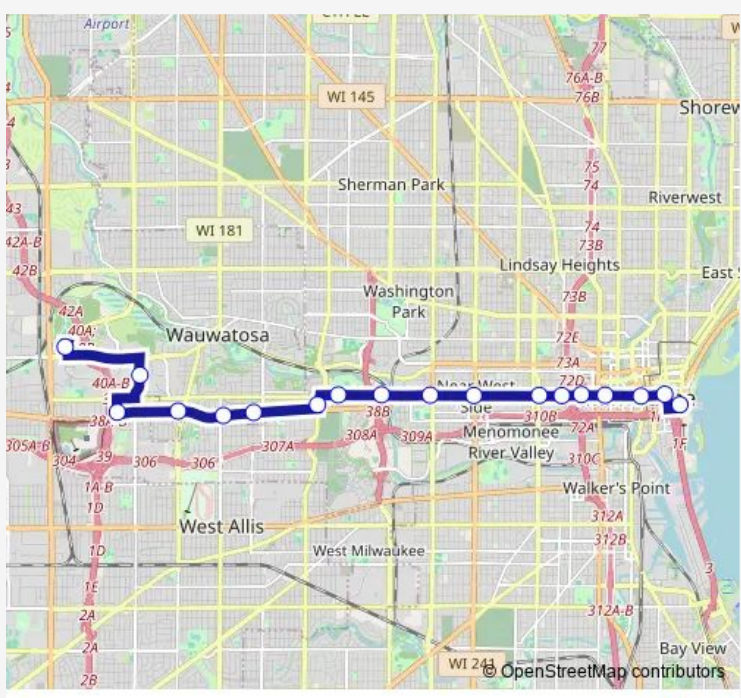

Bus CN1 Connect 1 Wisconsin Ave

[Go to website](#)

Direction
 Watertown Plank P&R BRT Station — THE Couture BRT Station
 18 stops
[Open route schedule](#)

- Watertown Plank P&R BRT Station
- N92 & Connell BRT Station
- Bluemound & N95 BRT Station
- Bluemound & Glenview BRT Station
- Bluemound & N76 BRT Station
- Bluemound & N67 BRT Station
- Hawley & Bluemound BRT Station
- Wisconsin & N53 BRT Station
- Wisconsin & N45 BRT Station
- Wisconsin & N35 BRT Station
- Wisconsin & N27 BRT Station
- Wisconsin & N16 BRT Station
- Wisconsin & N12 BRT Station
- Wisconsin & N9 BRT Station
- Wisconsin & N5 BRT Station
- Wisconsin & Water BRT Station
- Wisconsin & VAN Buren BRT Station
- THE Couture BRT Station

Route schedule
 Watertown Plank P&R BRT Station — THE Couture BRT Station

Monday	04:43-01:02 ⁺¹
Tuesday	04:43-01:02 ⁺¹
Wednesday	04:43-01:02 ⁺¹
Thursday	04:43-01:02 ⁺¹
Friday	04:43-01:02 ⁺¹
Saturday	05:11-01:25 ⁺¹
Sunday	06:17-00:32 ⁺¹

Route info
 Direction: Watertown Plank P&R BRT Station
 Stops: 18
 Trip Duration: 0 hour 38 min

■ CN1 — Connect 1 Wisconsin Ave **BusMaps**

Direction

THE Couture BRT Station — Watertown Plank P&R BRT Station

18 stops

[Open route schedule](#)

THE Couture BRT Station

Wisconsin & Jackson BRT Station

Wisconsin & Water BRT Station

Wisconsin & N5 BRT Station

Wisconsin & N9 BRT Station

Wisconsin & N12 BRT Station