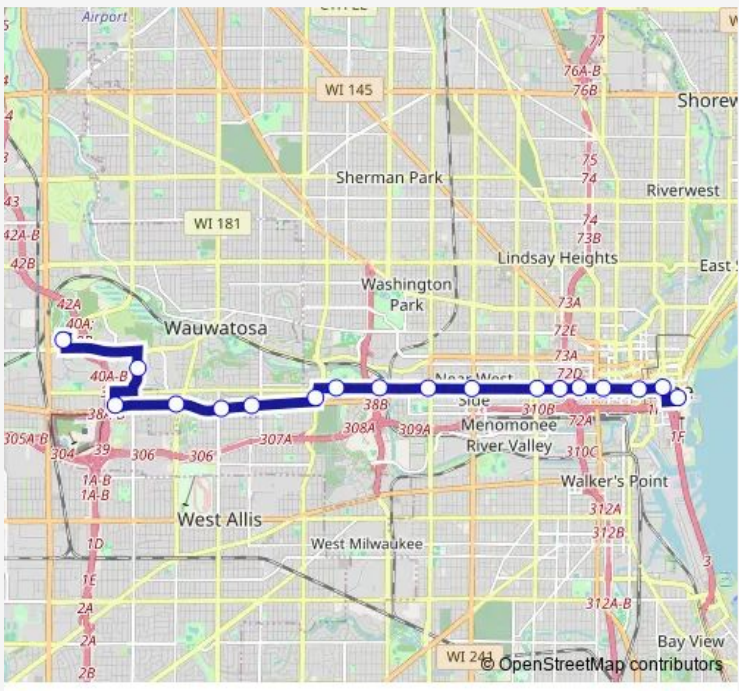

Bus Cn1 Connect 1 Wisconsin Ave

[Go to website](#)

Direction
 Watertown Plank P&R BRT Station — THE Couture BRT Station
 18 stops
[Open route schedule](#)

- Watertown Plank P&R BRT Station
- N92 & Connell BRT Station
- Bluemound & N95 BRT Station
- Bluemound & Glenview BRT Station
- Bluemound & N76 BRT Station
- Bluemound & N67 BRT Station
- Hawley & Bluemound BRT Station
- Wisconsin & N53 BRT Station
- Wisconsin & N45 BRT Station
- Wisconsin & N35 BRT Station
- Wisconsin & N27 BRT Station
- Wisconsin & N16 BRT Station
- Wisconsin & N12 BRT Station
- Wisconsin & N9 BRT Station
- Wisconsin & N5 BRT Station
- Wisconsin & Water BRT Station
- Wisconsin & VAN Buren BRT Station
- THE Couture BRT Station

Route schedule
 Watertown Plank P&R BRT Station — THE Couture BRT Station

Monday	04:43-01:02 ⁺¹
Tuesday	04:43-01:02 ⁺¹
Wednesday	04:43-01:02 ⁺¹
Thursday	04:43-01:02 ⁺¹
Friday	04:43-01:02 ⁺¹
Saturday	05:11-01:25 ⁺¹
Sunday	06:17-00:32 ⁺¹

Route info
 Direction: Watertown Plank P&R BRT Station
 Stops: 18
 Trip Duration: 0 hour 38 min

Cn1 — Connect 1 Wisconsin Ave **BusMaps**

Direction

THE Couture BRT Station — Watertown Plank P&R BRT Station

18 stops

[Open route schedule](#)

THE Couture BRT Station

Wisconsin & Jackson BRT Station

Wisconsin & Water BRT Station

Wisconsin & N5 BRT Station

Wisconsin & N9 BRT Station

Wisconsin & N12 BRT Station