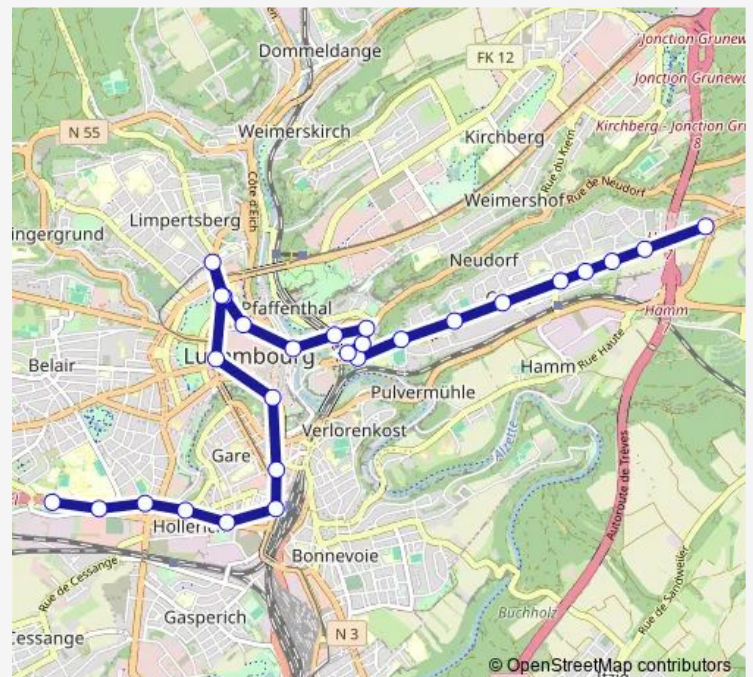

### Route schedule

Cents, Waassertuerm Quai 3 — (131) Bouillon Quai 2

Monday —

Tuesday —

Wednesday —

Thursday 21:47-02:55<sup>+1</sup>

Friday 03:05-02:55<sup>+1</sup>

Saturday 03:05-02:55<sup>+1</sup>

### Route info

Direction: Cents, Waassertuerm Quai 3

Stops: 27

Trip Duration: 0 hour 33 min

■ CN1

BusMaps

Gare Centrale Quai 2

Fonderie Quai 2