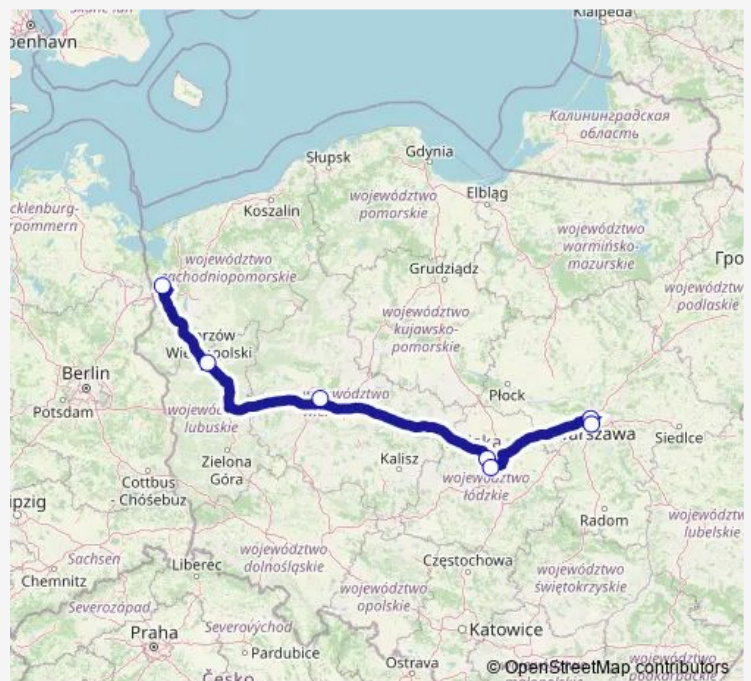

Poznan, Bus Station Poznan Main Station

Zgierz, Lakowa Street

Lodz, Bus Station

Warsaw, Bus Station West

Warsaw, Chopin Airport

Route schedule

Szczecin, Bus Station — Warsaw, Chopin Airport

Monday 20:55-21:55

Tuesday 20:55

Wednesday 20:55

Thursday 20:55-21:55

Friday 20:55-21:55

Saturday 20:55-21:55

Sunday 20:55-21:55

Route info

Direction: Szczecin, Bus Station

Stops: 7

Trip Duration: 8 hour 20 min

Direction

Warsaw, Chopin Airport — Szczecin, Bus Station

7 stops

[Open route schedule](#)

Warsaw, Chopin Airport

Warsaw, Bus Station West