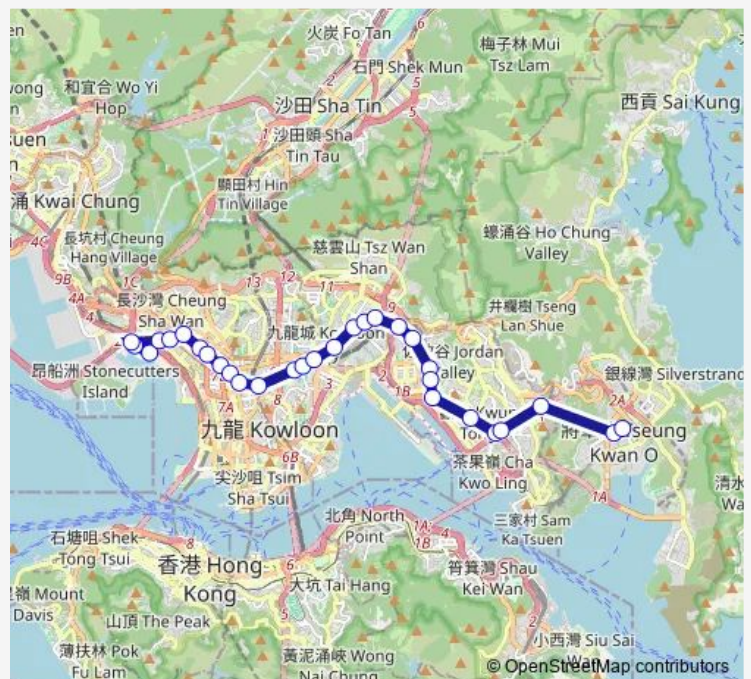

Route schedule

[Kmb] Sheung TAK BUS Terminus — [Ctb] HOI Ying Estate
 [Kmb] Cheung SHA WAN (HOI Ying Estate) BUS Terminus

| | |
|-----------|-------------|
| Monday | 05:50-22:20 |
| Tuesday | 05:50-22:20 |
| Wednesday | 05:50-22:20 |
| Thursday | 05:50-22:20 |
| Friday | 05:50-22:20 |
| Saturday | 05:50-21:50 |
| Sunday | 05:50-22:20 |

Route info

Direction: [Kmb] Sheung TAK BUS Terminus

Stops: 25

Trip Duration: 0 hour 50 min

[Ctb] Kowloon City Police Station, Argyle Street[[Kmb] Kowloon City Police Station

[Ctb] THE Astrid, Argyle Street[[Kmb] THE Astrid