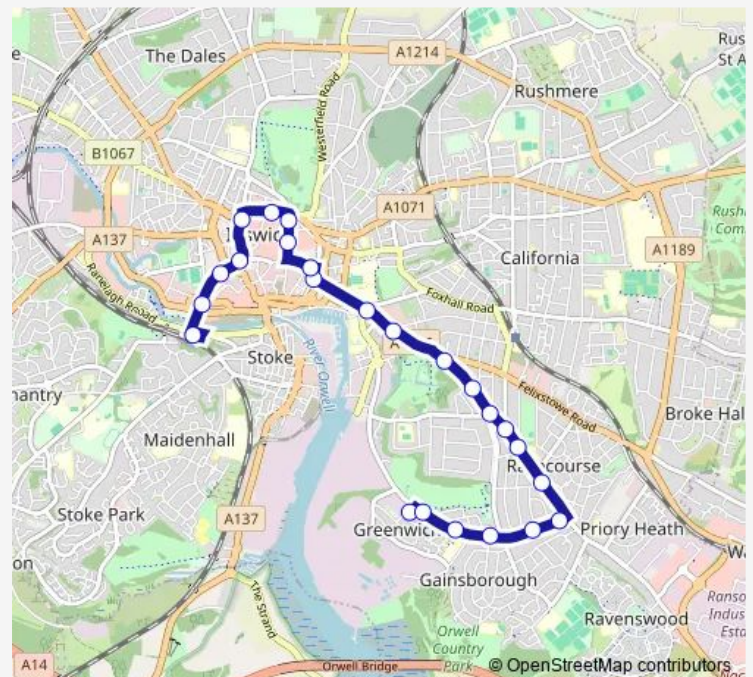

Bus 3E|Nacton Nipper

[Go to website](#)

Direction

Bus Shelter — Railway Station

24 stops

[Open route schedule](#)

Bus Shelter

Holbrook Road

Bonnington Road

All Hallows

Gloucester Road

St James Church

Nacton Crescent

Murrayfield School

Hatfield Road

Cliff Lane Triangle

Elmhurst Drive

Holywells Park

Cavendish Street

Holy Trinity Church

Co-op Education Centre

The Dhaka

Buttermarket

Library

Tower Ramparts Bus Station

Museum Street

Willis Building

Route schedule

Bus Shelter — Railway Station

Monday 06:05-23:35

Tuesday 06:05-23:35

Wednesday 06:05-23:35

Thursday 06:05-23:35

Friday 06:05-23:35

Saturday 19:35-23:35

Sunday —

Route info

Direction: Bus Shelter

Stops: 24

Trip Duration: 0 hour 20 min

■ 3E|Nacton Nipper