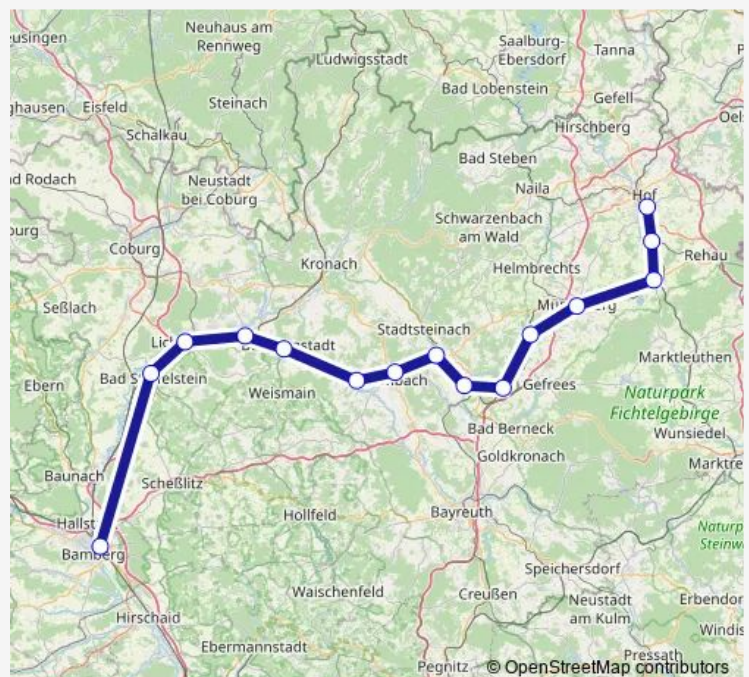

### Direction

Bamberg — Hof Hbf

12 stops

[Open route schedule](#)

- Bamberg
- Lichtenfels
- Hochstadt-Marktzeuln
- Burgkunstadt
- Kulmbach
- Neuenmarkt-Wirsberg
- Marktschorgast
- Stammbach
- Münchberg
- Schwarzenbach (Saale)
- Oberkotzau
- Hof Hbf

### Route schedule

Bamberg — Hof Hbf

Monday	20:47
Tuesday	20:47
Wednesday	20:47
Thursday	20:47
Friday	20:47
Saturday	20:47
Sunday	20:47

### Route info

Direction: Bamberg

Stops: 12

Trip Duration: 1 hour 36 min

■ RE35

BusMaps