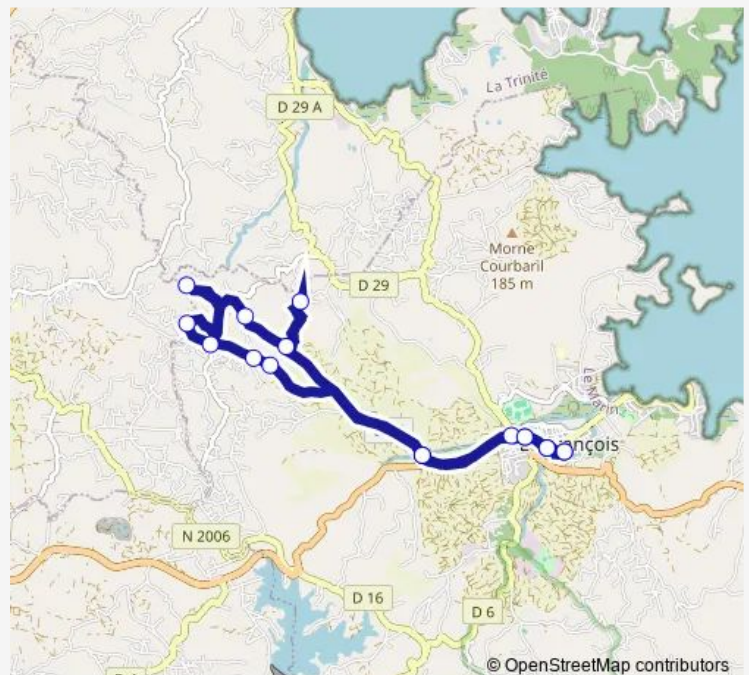

Le Francois - Derrière Fort

Le Francois - Belle Ame

Le Francois - Croisée Casse Cou

Le Francois - Casse Cou

Le Francois - Grands Fonds

Le Francois - Centre Commercial

Le Francois - BNP/Cimetière/Marché

Le Francois - Gare routière

Route schedule

Le Francois - Gare routière — Le Francois - Gare routière

Monday 05:30-18:30

Tuesday 05:30-18:30

Wednesday 05:30-18:30

Thursday 05:30-18:30

Friday 05:30-18:30

Saturday 05:45-13:30

Sunday 05:45-11:00

Route info

Direction: Le Francois - Gare routière

Stops: 17

Trip Duration: 0 hour 45 min

■ Ligne 63>58 jumelées

Ligne 63>58 jumelées Bus time schedules and route maps are available in an offline PDF at busmaps.com. Use the busmaps.com website to see live bus times, train schedule or subway schedule, and step-by-step directions for all public transit in Fort-de-France