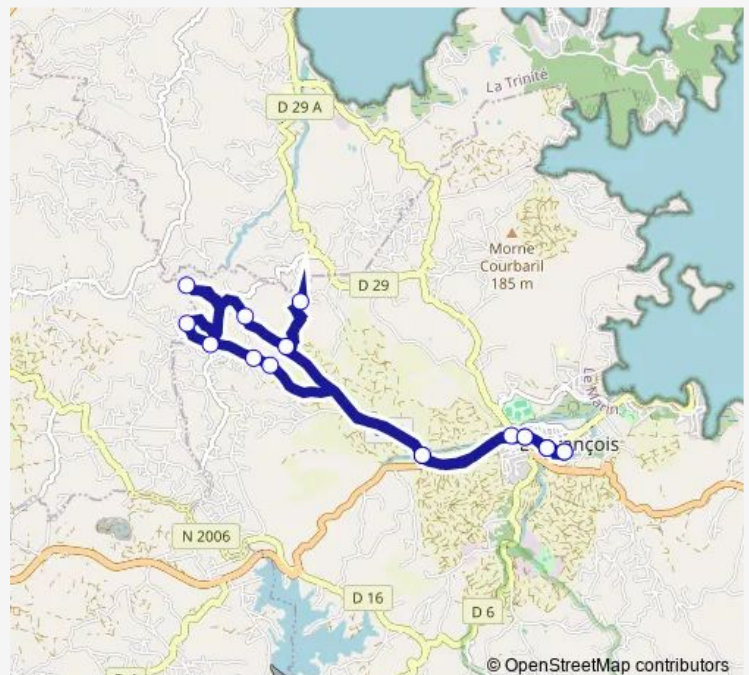

Le Francois - Derrière Fort

Le Francois - Belle Ame

Le Francois - Croisée Casse Cou

Le Francois - Casse Cou

Le Francois - Grands Fonds

Le Francois - Centre Commercial

Le Francois - BNP/Cimetière/Marché

Le Francois - Gare routière

Route schedule

Le Francois - Gare routière — Le Francois - Gare routière

Monday 05:30-18:30

Tuesday 05:30-18:30

Wednesday 05:30-18:30

Thursday 05:30-18:30

Friday 05:30-18:30

Saturday 05:45-13:30

Sunday 05:45-11:00

Route info

Direction: Le Francois - Gare routière

Stops: 17

Trip Duration: 0 hour 45 min

■ Ligne 63>58 jumelées

Ligne 63>58 jumelées Bus time schedules and route maps are available in an offline PDF at busmaps.com. Use the busmaps.com website to see live bus times, train schedule or subway schedule, and step-by-step directions for all public transit in Fort-de-France