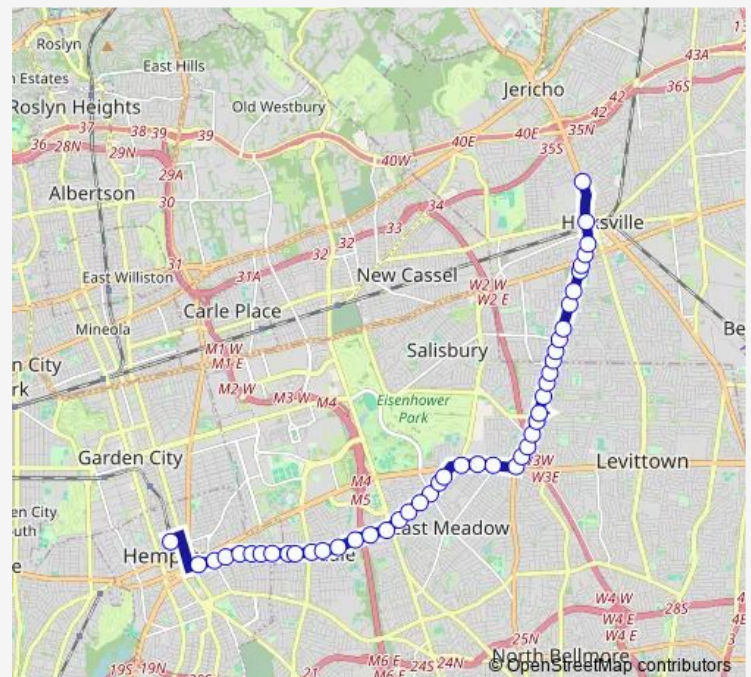

### Route schedule

Starbucks / Broadway — (arr.) Hemp TC / West

Monday 05:05-20:45

Tuesday 05:05-20:45

Wednesday 05:05-20:45

Thursday 05:05-20:45

Friday 05:05-20:45

Saturday 06:27-20:01

### Route info

Direction: Starbucks / Broadway

Stops: 44

Trip Duration: 0 hour 47 min

n49 — Front St / Newbridge Rd

Front St + East Meadow Ave

Front St + Coolidge Dr

Front St + Norman Dr