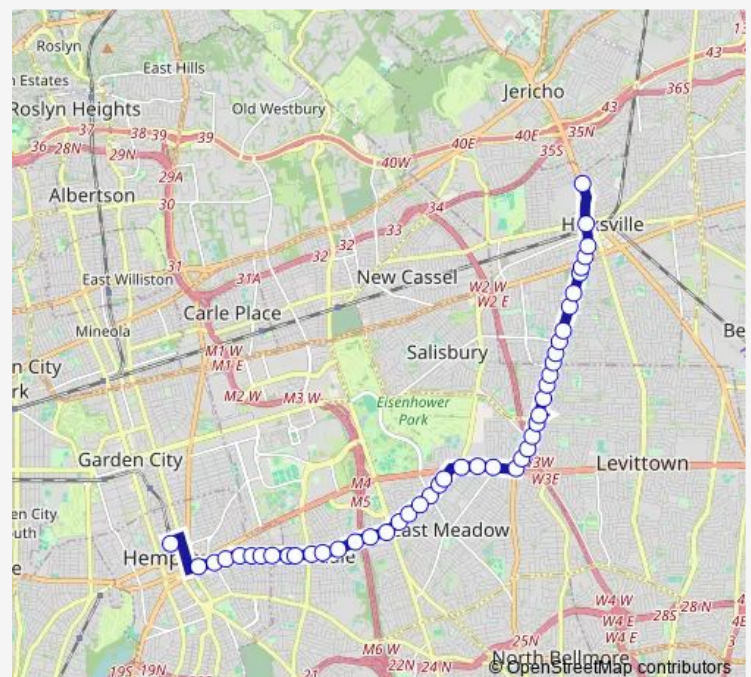

Hempstead Tpke Opp Prospect Ave

Nassau Univ Med Ctr

Front St Opp 7th St

Kodma Pl / Front

Route schedule

Starbucks / Broadway — (arr.) Hemp TC / West

Monday 05:05-20:45

Tuesday 05:05-20:45

Wednesday 05:05-20:45

Thursday 05:05-20:45

Friday 05:05-20:45

Saturday 06:27-20:01

Sunday 09:10-20:10

Route info

Direction: Starbucks / Broadway

Stops: 44

Trip Duration: 0 hour 39 min

n49 — Front St / Newbridge Rd

Front St + East Meadow Ave

Front St + Coolidge Dr

Front St + Norman Dr

Front St + Wickshire Dr

Front St + Merrick Ave

Front St + Avenue C

Thursday 04:21-22:50

Friday 04:21-22:50

Saturday —

Sunday —

Route info

Direction: Hemp Trans Ctr / Columbia

Stops: 46

Trip Duration: 0 hour 34 min