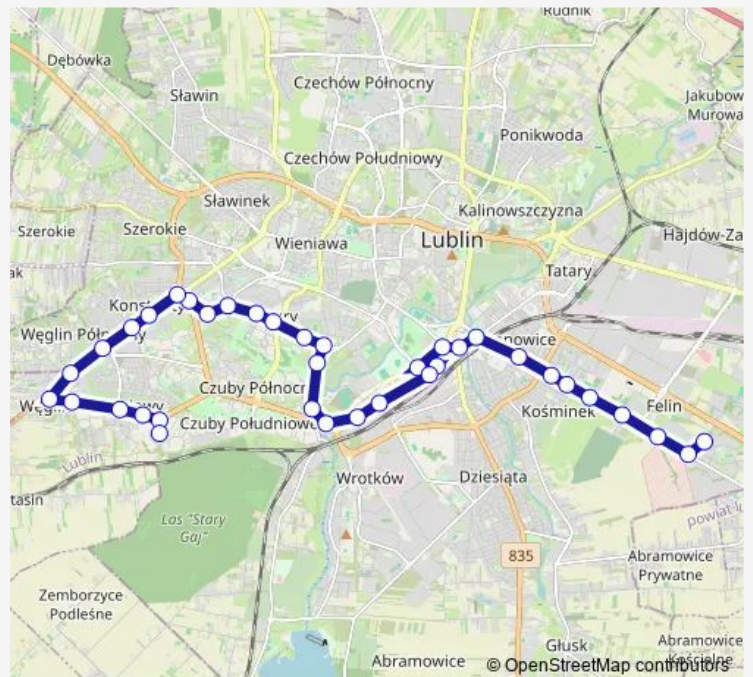

Trolleybus 161

[Go to website](#)

Direction

undefined — undefined

0 stops

[Open route schedule](#)

Route schedule

undefined — undefined

Monday 23:00

Tuesday 18:24-22:20

Wednesday —

Thursday —

Friday —

Saturday 23:02

Sunday 23:00

Route info

Direction:

Stops: 0

Trip Duration: — min

Direction

undefined — undefined

0 stops

[Open route schedule](#)

Route schedule