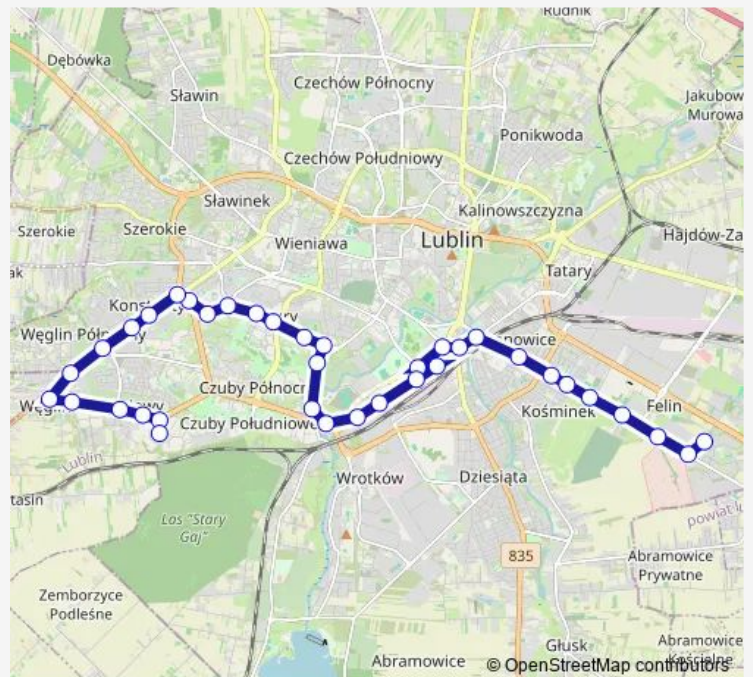

Trolleybus 161

[Go to website](#)

Direction

undefined — undefined

0 stops

[Open route schedule](#)

Route schedule

undefined — undefined

Monday 23:00

Tuesday —

Wednesday —

Thursday 23:00

Friday —

Saturday 23:00-23:02

Sunday 23:00

Route info

Direction:

Stops: 0

Trip Duration: — min