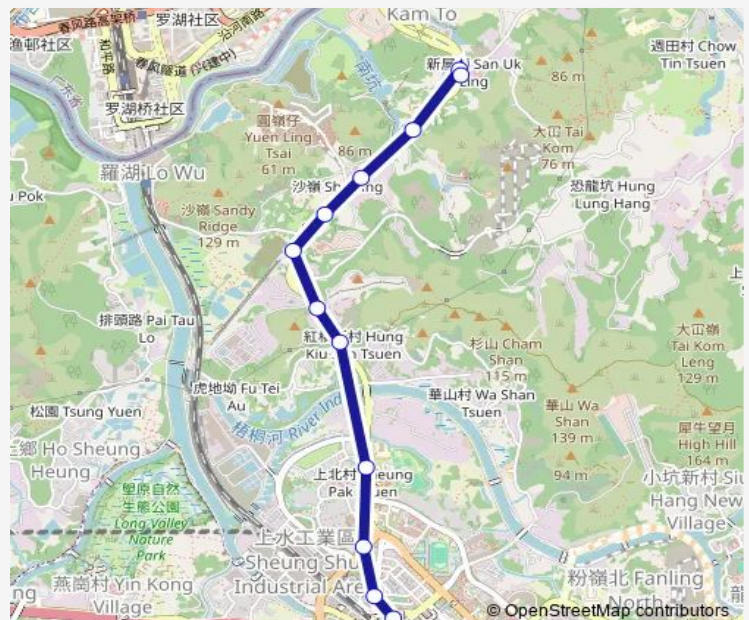

[Kmb] SAN UK Ling Firing Ground

[Kmb] MAN KAM TO Lorry Waiting Area

[Kmb] MAN KAM TO (SAN UK Ling)

Route schedule

[Kmb+Ctb] Sheung Shui BBI - Sheung Shui Terminus/
Sheung Shui|[Kmb] Sheung Shui BBI - Sheung Shui Terminus|[Lwb] Sheung Shui BBI - Sheung Shui Terminus — [Kmb] MAN KAM TO (SAN UK Ling)

Monday 05:40-23:00

Tuesday 05:40-23:00

Wednesday 05:40-23:00

Thursday 05:40-23:00

Friday 05:40-23:00

Saturday 05:40-23:00

Sunday 05:40-23:00

Route info

Direction: [Kmb+Ctb] Sheung Shui BBI - Sheung Shui Terminus/
Sheung Shui|[Kmb] Sheung Shui BBI - Sheung Shui Terminus|[Lwb] Sheung Shui BBI - Sheung Shui Terminus

Stops: 12

Trip Duration: 0 hour 17 min

Direction

Monday 06:00-22:35

Tuesday 06:00-22:35

Wednesday 06:00-22:35

Thursday 06:00-22:35

Friday 06:00-22:35

Saturday 06:00-22:35

Sunday 06:00-22:35

Route info