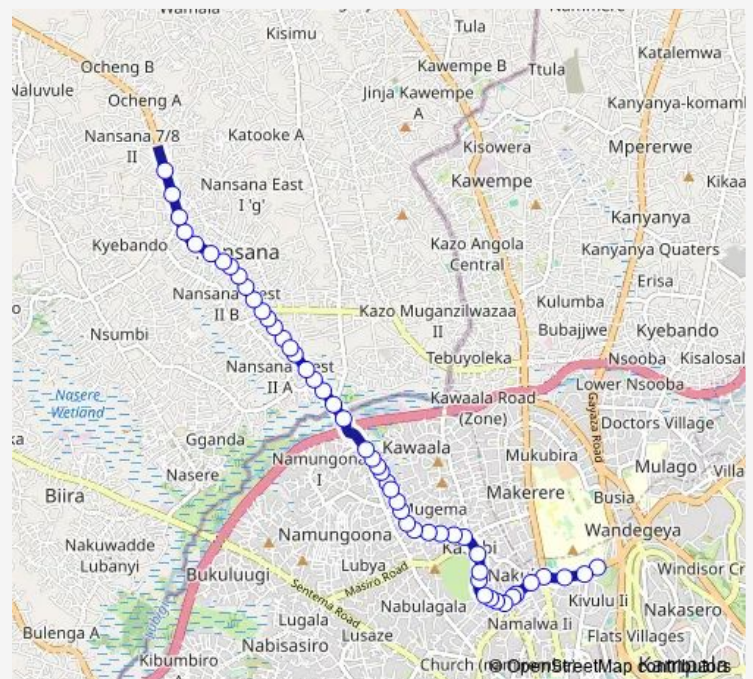

Thursday 06:30-19:00

Friday 06:30-19:00

Saturday 06:30-19:00

Sunday 06:30-19:00

Route info

Direction: Makere University Main Gate

Stops: 50

Trip Duration: 1 hour 32 min

IC014 — Makarere University Main Gate-Nansana Yesu Amala Stage **BusMaps**

Total Namungoona

Kins Medical Centre - Bawalakata

New Chapter Junior School

Namungoona Salaf Nursery

New York Bar (Namungoona)

Salama Oil Fuel Station (Namungoona)