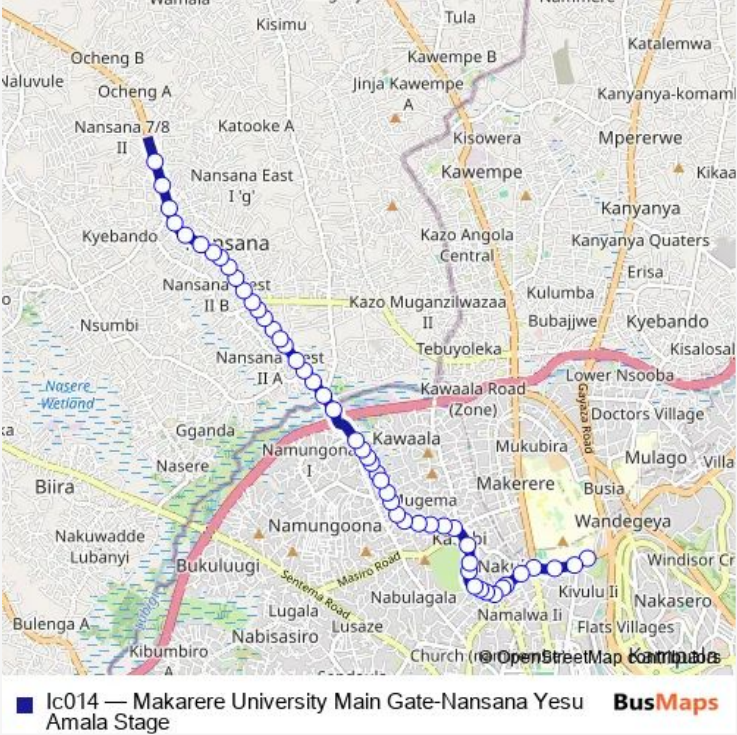

Bus Ic014 Makarere University Main Gate-Nansana Yesu Amala Stage

[Go to website](#)

Direction
 Makere University Main Gate — Kanyogoga Service Garage
 50 stops
[Open route schedule](#)

- Makere University Main Gate
- Macos - Tuskys
- Macos Girls Hostel
- Full Gospel Church
- Kampala Baptist Church
- L'atmosphere Club
- Nakulabye Market
- Nakulabye Roundabout
- Total - Tuskys (Nankulabye)
- Elliot Bar
- Pride Microfinance Nankulabye
- Uap Insurance
- Hoima Rd - Kiwuunya Church Rd Jct
- Kasubi Tombs
- Kobil Kasubi
- Cheap General Hardware
- Kobil Kasubi (Hoima Rd)
- Petro City Namugooona
- Wangi Market (Kasubi)
- Laisi Workshop

Route schedule
 Makere University Main Gate — Kanyogoga Service Garage

Monday	06:30-19:00
Tuesday	06:30-19:00
Wednesday	06:30-19:00
Thursday	06:30-19:00
Friday	06:30-19:00
Saturday	06:30-19:00
Sunday	06:30-19:00

Route info
 Direction: Makere University Main Gate
 Stops: 50
 Trip Duration: 1 hour 33 min

Total Namungoona

Kins Medical Centre - Bawalakata

New Chapter Junior School

Namungoona Salaf Nursery

New York Bar (Namungoona)