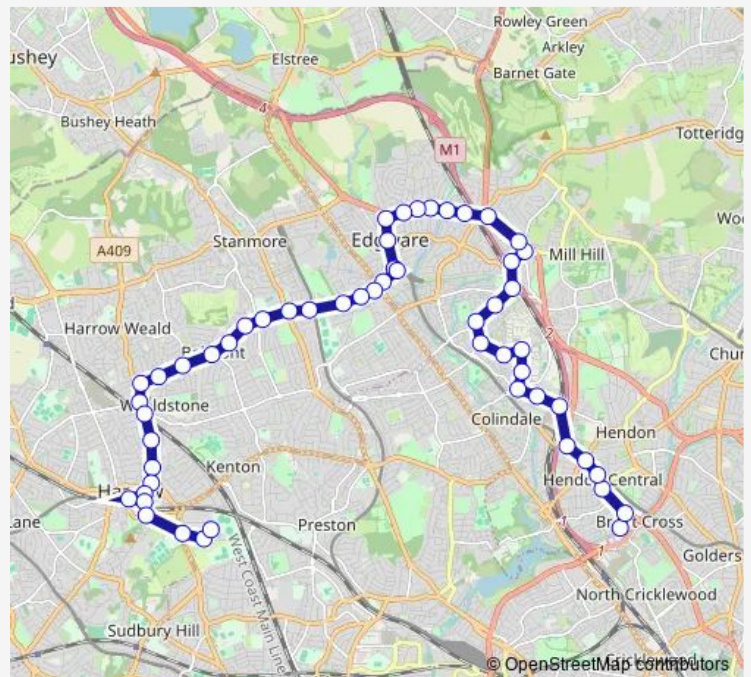

Wednesday 00:10-23:50

Thursday 00:10-23:50

Friday 00:10-23:50

Saturday 00:10-23:50

Sunday 00:10-23:50

Route info

Direction: Northwick Park Hosp Social Club

Stops: 57

Trip Duration: 0 hour 52 min

186 — Northwick Park Hospital - Harrow - Edgware - Hendon Central - Brent Cross

Canons Park

St Lawrence Church

Buckingham Road (HA8)

St Margarets Church

Edgware

Edgware

Edgware Station / Station Road

Purcells Avenue

Edgwarebury Lane / Edgware Way

Broadfields Avenue

Broadhurst Avenue

Kenilworth Road (HA8)

Stoneyfields Park

Mount Grove

Thursday 05:10-23:45

Friday 05:10-23:45

Saturday 05:10-23:45

Sunday 06:45-23:45

Route info

Direction: Brent Cross Shopping Centre

Stops: 54

Trip Duration: 1 hour 16 min