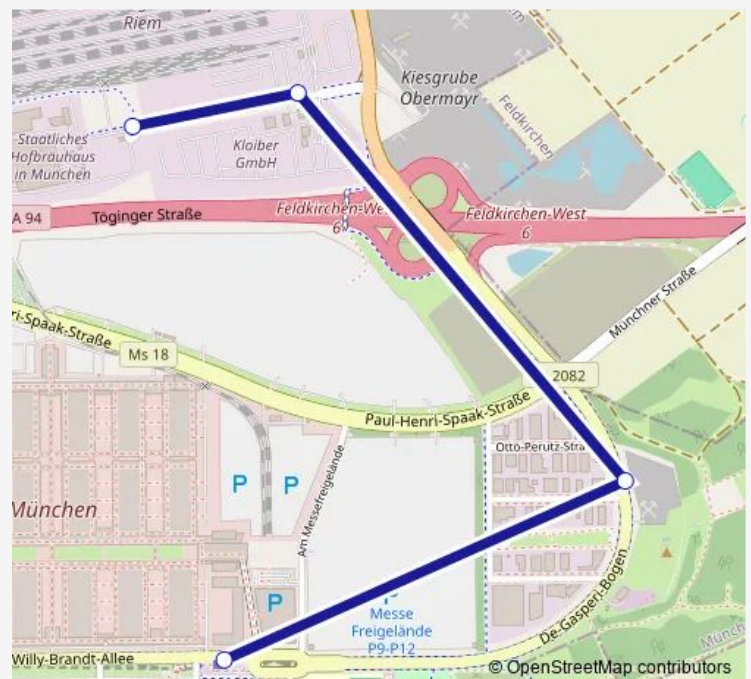

Direction

Messestadt Ost — Hofbräuallee

4 stops

[Open route schedule](#)

Messestadt Ost

Sigmund-Riefler-Bogen

Umschlagbahnhof

Hofbräuallee

Route schedule

Messestadt Ost — Hofbräuallee

Monday	05:49-17:19
Tuesday	05:49-17:19
Wednesday	05:49-17:19
Thursday	05:49-17:19
Friday	05:49-17:19
Saturday	—
Sunday	—

Route info

Direction: Messestadt Ost

Stops: 4

Trip Duration: 0 hour 5 min

Direction

Hofbräuallee — Messestadt Ost

4 stops

[Open route schedule](#)

Hofbräuallee

Umschlagbahnhof

Sigmund-Riefler-Bogen

Messestadt Ost

Route schedule

Hofbräuallee — Messestadt Ost

Monday	05:54-17:24
Tuesday	05:54-17:24
Wednesday	05:54-17:24
Thursday	05:54-17:24
Friday	05:54-17:24
Saturday	—
Sunday	—

Route info

Direction: Hofbräuallee