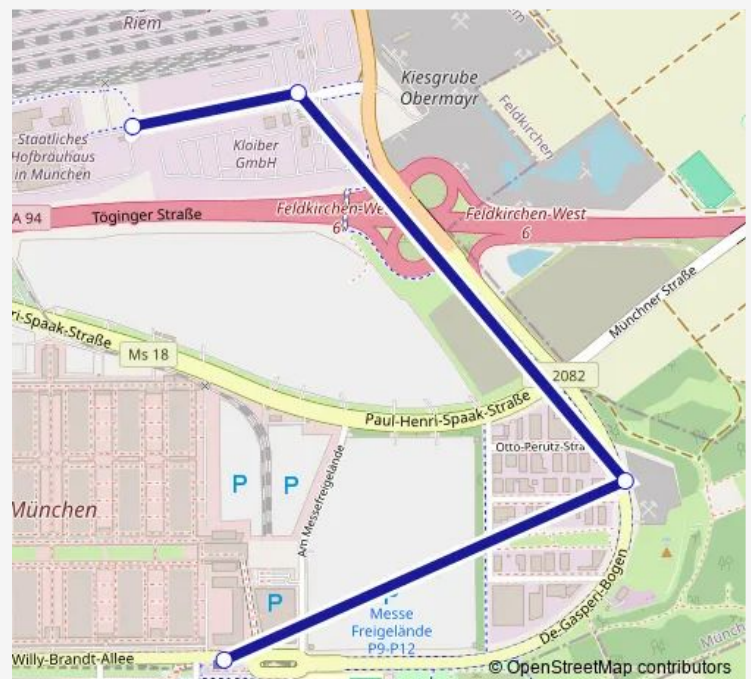

Direction

Messestadt Ost — Hofbräuallee

4 stops

[Open route schedule](#)

Messestadt Ost

Sigmund-Riefler-Bogen

Umschlagbahnhof

Hofbräuallee

Route schedule

Messestadt Ost — Hofbräuallee

Monday	05:49-17:19
Tuesday	05:49-17:19
Wednesday	05:49-17:19
Thursday	05:49-17:19
Friday	05:49-17:19
Saturday	—
Sunday	—

Route info

Direction: Messestadt Ost

Stops: 4

Trip Duration: 0 hour 5 min

Direction

Hofbräuallee — Messestadt Ost

4 stops

[Open route schedule](#)

Hofbräuallee

Umschlagbahnhof

Sigmund-Riefler-Bogen

Messestadt Ost

Route schedule

Hofbräuallee — Messestadt Ost

Monday	05:54-17:24
Tuesday	05:54-17:24
Wednesday	05:54-17:24
Thursday	05:54-17:24
Friday	05:54-17:24
Saturday	—
Sunday	—

Route info

Direction: Hofbräuallee