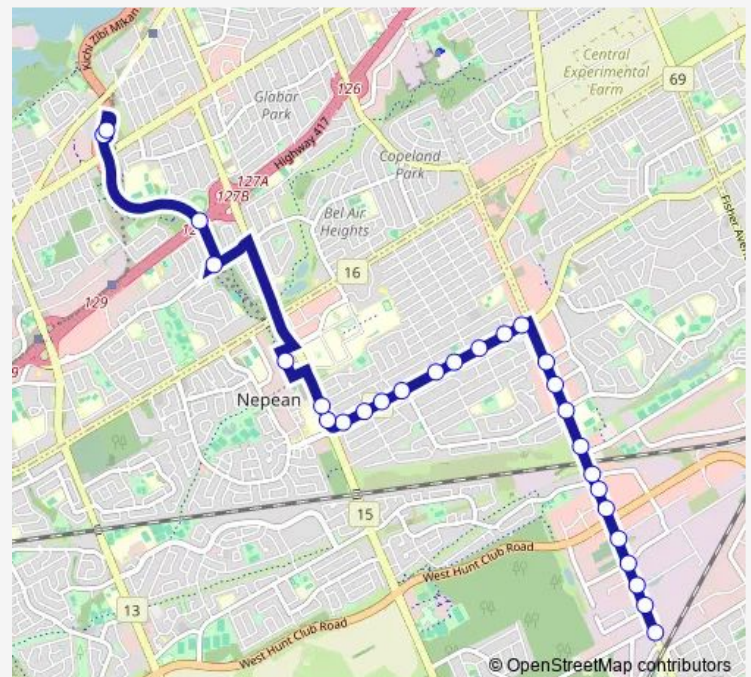

Meadowlands / Woodroffe

Route schedule

Merivale / Slack — Lincoln Fields 4a

Monday 15:40-17:26

Tuesday 15:40-17:26

Wednesday 15:40-17:26

Thursday 15:40-17:26

Friday 15:40-17:26

Saturday —

Sunday —

Route info

Direction: Merivale / Slack

Stops: 28

Trip Duration: 0 hour 26 min

Woodroffe / Meadowlands

Woodroffe / David

Baseline 2b

Iris 2a

Queensway 2a

Lincoln Fields 2a

Lincoln Fields 4a

Direction

Lincoln Fields 3a — Merivale / Slack

24 stops

[Open route schedule](#)

Lincoln Fields 3a

Queensway 1a

Iris 1a

Baseline 1c

Woodroffe / David

Meadowlands / Woodroffe

Meadowlands / Sullivan