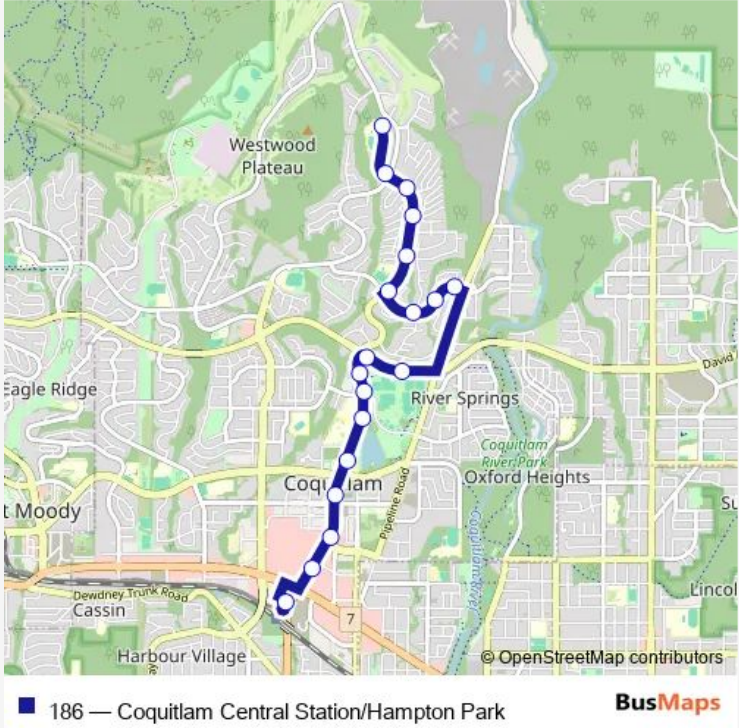

Bus 186 Coquitlam Central Station/Hampton Park

[Go to website](#)

Direction
 Northbound Paddock Dr @ 1700 Block — Coquitlam Central Station @ Bay 6
 19 stops
[Open route schedule](#)

- Northbound Paddock Dr @ 1700 Block
- Southbound Pinetree Way @ Plateau Blvd
- Southbound Pinetree Way @ Bobcat Place
- Southbound Pinetree Way @ Grizzly Place
- Eastbound Robson Dr @ Pinetree Way
- Eastbound Robson Dr @ Purcell Dr
- Eastbound Robson Dr @ Blackwater Place
- Southbound Pipeline Rd @ 1300 Block
- Westbound David Ave @ Pipeline Rd
- Westbound David Ave @ Genest Way
- Southbound Pinetree Way @ David Ave
- Southbound Pinetree Way @ 1300 Block
- Southbound Pinetree Way @ Pinewood Ave
- Southbound Pinetree Way @ Douglas College
- Lafarge Lake-Douglas Station @ Bay 2
- Southbound Pinetree Way @ Guildford Way
- Southbound Pinetree Way @ Glen Dr
- Lincoln Station @ Bay 1
- Coquitlam Central Station @ Bay 6

Route schedule
 Northbound Paddock Dr @ 1700 Block — Coquitlam Central Station @ Bay 6

Monday	05:48-23:20
Tuesday	05:48-23:20
Wednesday	05:48-23:20
Thursday	05:48-23:20
Friday	05:48-23:20
Saturday	05:49-23:15
Sunday	06:49-23:14

Route info
 Direction: Northbound Paddock Dr @ 1700 Block
 Stops: 19
 Trip Duration: 0 hour 16 min

Direction

Coquitlam Central Station @ Bay 2 — Northbound Paddock Dr @ 1700 Block

19 stops

[Open route schedule](#)

Northbound Pinetree Way @ Pinewood Ave

Northbound Pinetree Way @ 1300 Block

Eastbound David Ave @ Pinetree Way

Eastbound David Ave @ Genest Way

Westbound Robson Dr @ Kenney St

Southbound Robson Dr @ Blackwater Place