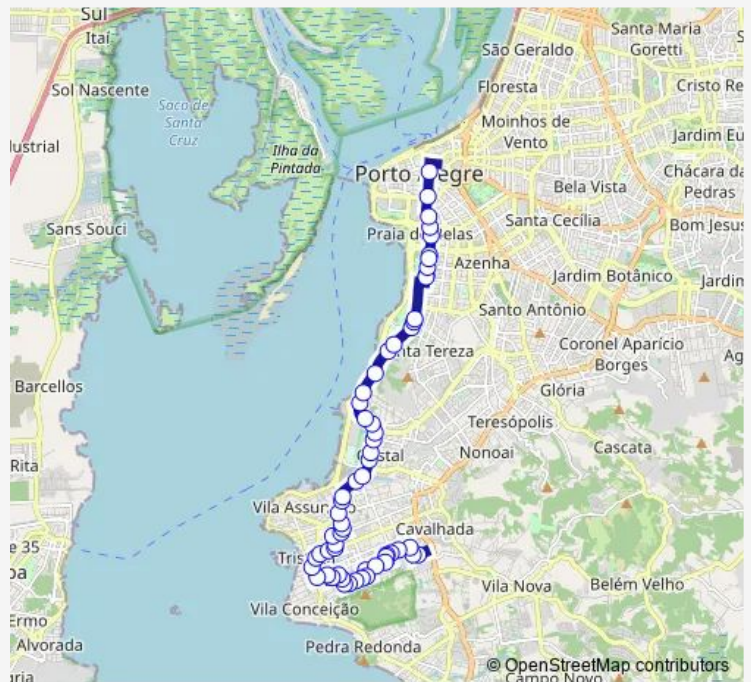

Friday 00:30-23:45

Saturday 00:15-23:35

Sunday 00:10-23:40

Route info

Direction: Joao Pessoa

Stops: 61

Trip Duration: 0 hour 35 min

Cristal Icarai