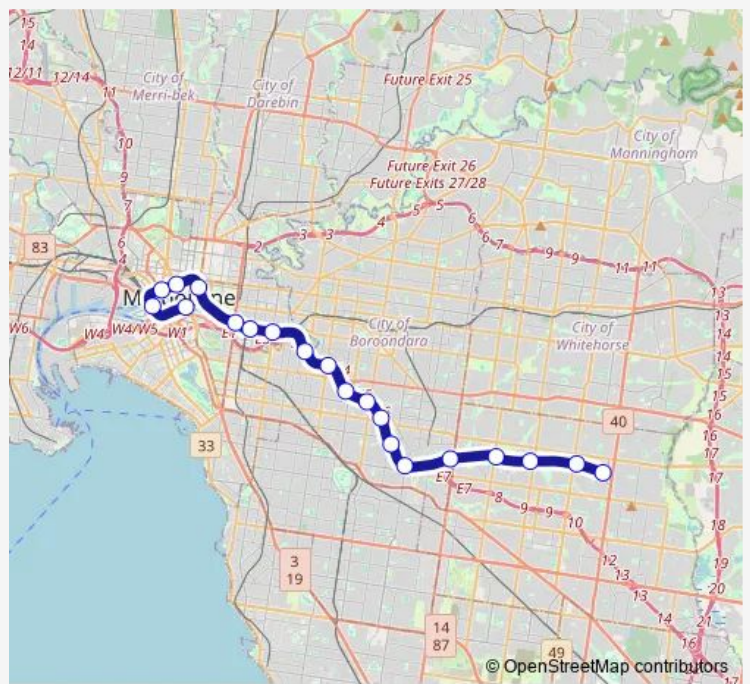

Rail Glen Waverley Glen Waverley - City

[Go to website](#)

Direction
 Richmond Railway Station (Richmond) — Glen Waverley Railway Station (Glen Waverley)
 15 stops
[Open route schedule](#)

- Richmond Railway Station (Richmond)
- East Richmond Railway Station (Richmond)
- Burnley Railway Station (Burnley)
- Heyington Railway Station (Toorak)
- Kooyong Railway Station (Kooyong)
- Tooronga Railway Station (Malvern)
- Gardiner Railway Station (Glen Iris)
- Glen Iris Railway Station (Glen Iris)
- Darling Railway Station (Malvern East)
- East Malvern Railway Station (Malvern East)
- Holmesglen Railway Station (Malvern East)
- Jordanville Railway Station (Mount Waverley)
- Mount Waverley Railway Station (Mount Waverley)
- Syndal Railway Station (Glen Waverley)
- Glen Waverley Railway Station (Glen Waverley)

Route schedule
 Richmond Railway Station (Richmond) — Glen Waverley Railway Station (Glen Waverley)

Monday	—
Tuesday	—
Wednesday	—
Thursday	23:00
Friday	22:00
Saturday	—
Sunday	22:57

Route info
 Direction: Richmond Railway Station (Richmond)
 Stops: 15
 Trip Duration: 0 hour 32 min

Direction

Glen Waverley Railway Station (Glen Waverley) —
Flinders Street Railway Station (Melbourne City)

9 stops

[Open route schedule](#)

Glen Waverley Railway Station (Glen Waverley)

Syndal Railway Station (Glen Waverley)

Tuesday —

Wednesday —

Thursday 18:05

Friday —

Saturday —

Sunday —

Route info

Direction: Glen Waverley Railway Station (Glen Waverley)