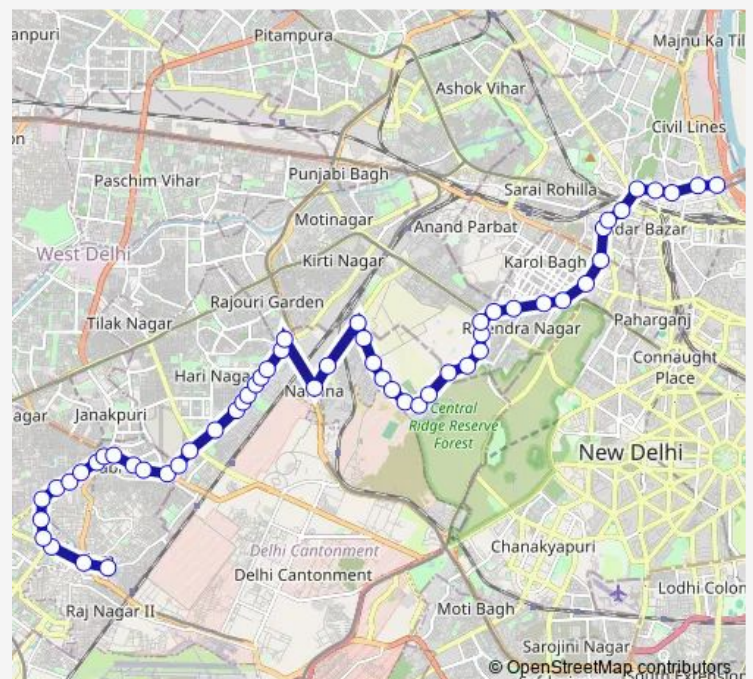

Gulab House

Bobby Soap

PS Mayapuri

Route schedule

Mangla Puri Terminal — Kashmere Gate City bus Terminal

Monday 06:52-21:45

Tuesday 06:52-21:45

Wednesday 06:52-21:45

Thursday 06:52-21:45

Friday 06:52-21:45

Saturday 06:52-21:45

Sunday 06:52-21:45

Route info

Direction: Mangla Puri Terminal

Stops: 55

Trip Duration: 1 hour 40 min