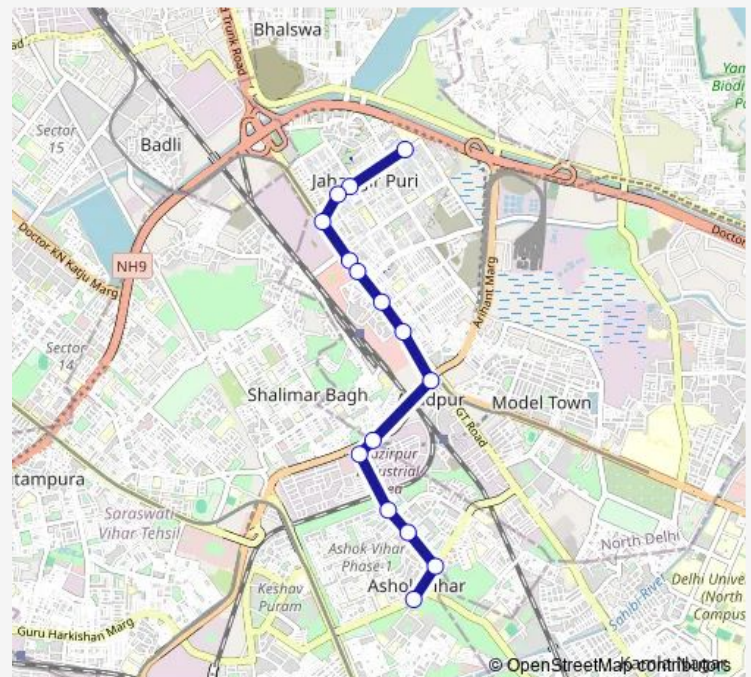

Jahangirpuri A-Block

Jahangirpuri GT Road (Metro Station)

Mahindra Park

Sarai Pipal Thala

Adarsh Nagar Metro Station

New Sabzi Mandi

Kewal Park

Shalimar Bagh (Ring Road)

Wazir Pur Industrial Area/ Ashok Vihar Crossing

Ashok Vihar B Block

Deep Market Ashok Vihar

KD Block Ashok Vihar

Ashok Vihar Water Tank

Route schedule

E Block Jahangir Puri Terminal — Ashok Vihar Water Tank

Monday 12:24-15:24

Tuesday 12:24-15:24

Wednesday 12:24-15:24

Thursday 12:24-15:24

Friday 12:24-15:24

Saturday 12:24-15:24

Sunday 12:24-15:24

Route info

Direction: E Block Jahangir Puri Terminal

Stops: 15

Trip Duration: 0 hour 26 min

142adown

142adown Bus time schedules and route maps are available in an offline PDF at busmaps.com. Use the busmaps.com website to see live bus times, train schedule or subway schedule, and step-by-step directions for all public transit in New Delhi