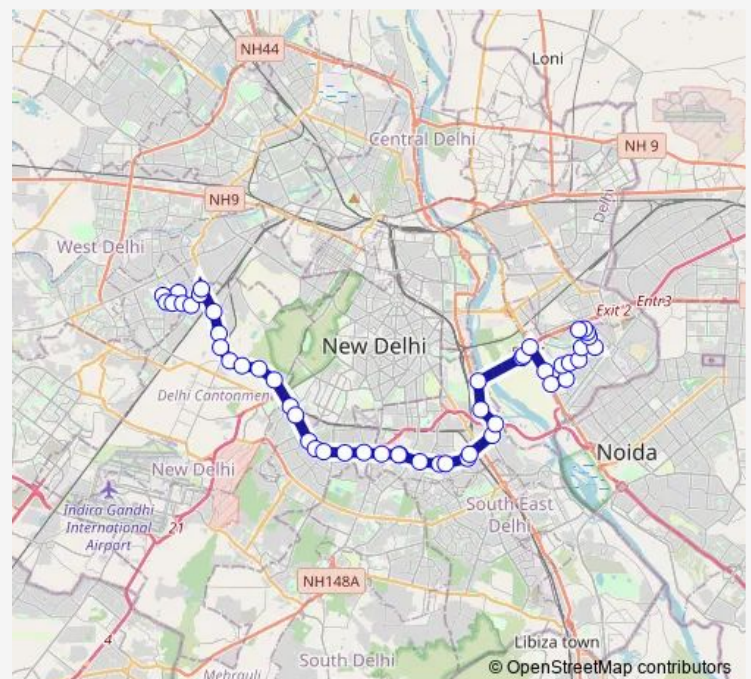

Thursday 06:16-20:06

Friday 06:16-20:06

Saturday 06:16-20:06

Sunday 06:16-20:06

Route info

Direction: subhash nagar

Stops: 49

Trip Duration: 2 hour 13 min

611adown

BusMaps

SJ Hospital

Aiims Ring Road

South Ext Kotla Petrol Pump

South Extension

Andrews Ganj

Gupta Market