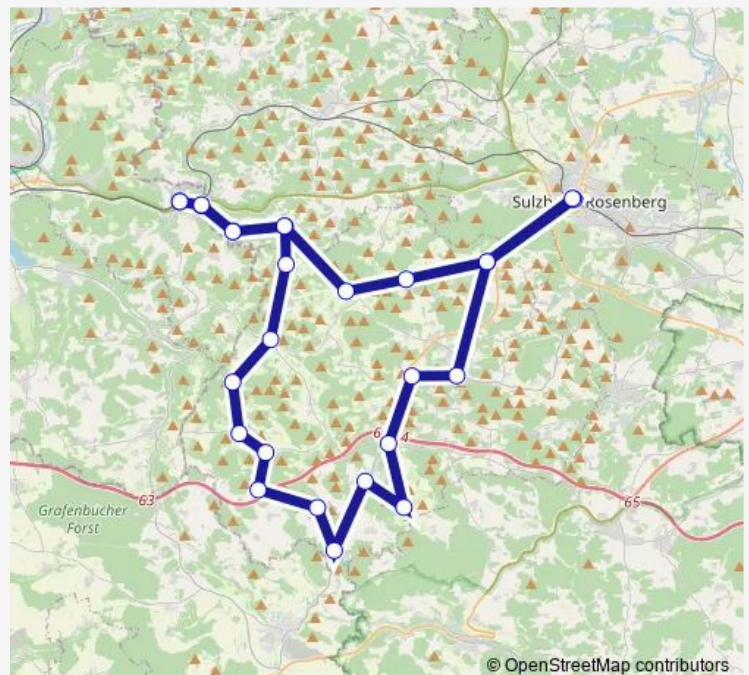

Hartmannshof

Route schedule

Sulzbach-Rosenberg — Hartmannshof

Monday	10:30
Tuesday	—
Wednesday	—
Thursday	10:30
Friday	—
Saturday	—
Sunday	10:30

Route info

Direction: Sulzbach-Rosenberg

Stops: 11

Trip Duration: 0 hour 39 min

Popberg Kirche

Wolfertsfeld

Eckeltshof

Troßalter

Fürnried Dorfplatz

Tannlohe

Högen Ortsmitte

Route schedule

Sunday 17:40

Route info

Direction: Sulzbach-Rosenberg

Stops: 21

Trip Duration: 1 hour 1 min

Direction

Hartmannshof — Hartmannshof

27 stops

Friday —

Saturday —

Sunday 09:10-16:40

Route info

Direction: Hartmannshof

Stops: 27

Trip Duration: 1 hour 26 min

Weigendorf Sparkasse