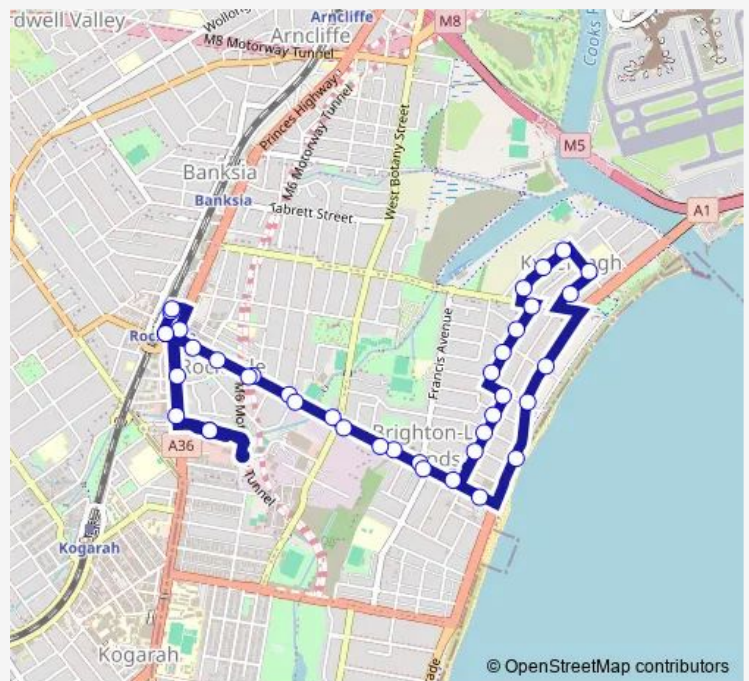

Princes Hwy After Rockdale Plaza Dr

Rockdale Station, Geeves Av, Stand D

Rockdale Station, Geeves Av, Stand C

Rockdale Station, Princes Hwy, Stand E

Bay St At Cameron St

Bay St At Farr St

Bay St At West Botany St

Reading Rd Before Rowley St

Reading Rd At Cashman Rd

Reading Rd At Bestic St

Mutch Av After Bestic St

Mutch Av Opp Mutch Avenue Reserve

Route schedule

Rockdale Plaza, Rockdale Plaza Dr, Stand A — Rockdale Plaza, Rockdale Plaza Dr, Stand A

Monday	06:14-18:37
Tuesday	06:14-18:37
Wednesday	06:14-18:37
Thursday	06:14-18:37
Friday	06:14-18:37
Saturday	07:26-17:26
Sunday	—

Route info

Direction: Rockdale Plaza, Rockdale Plaza Dr, Stand A

Stops: 39

Trip Duration: 0 hour 40 min

479 — Rockdale to Kyeemagh (Loop Service)

Mutch Av At Occupation Rd

Kyeemagh Public School, Beehag St

7 Jacobson Av

General Holmes Dr At Rowley St

General Holmes Dr At Henson St