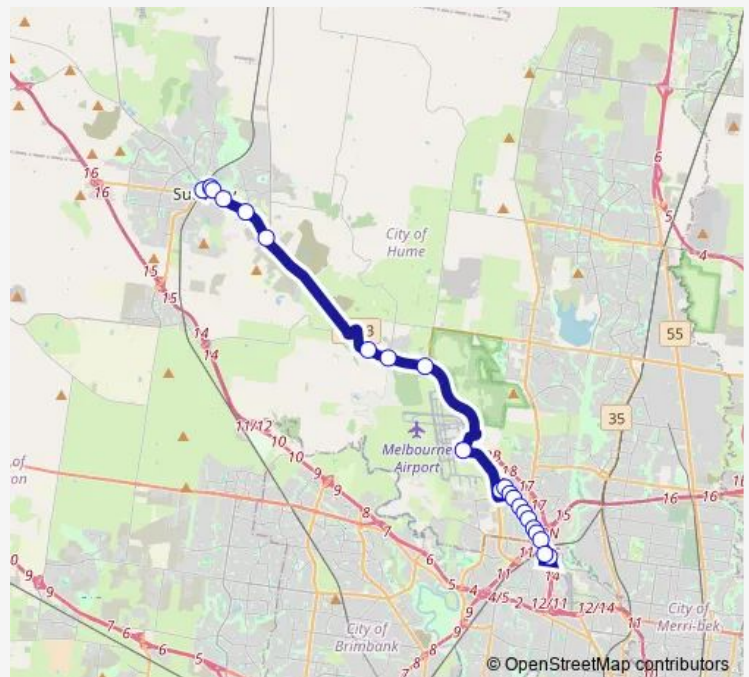

Sunbury Station/Brook St (Sunbury)

Route schedule

Airport West Shopping Centre/Louis St (Airport West) — Sunbury Station/Brook St (Sunbury)

Monday 05:45-18:45

Tuesday 05:45-18:45

Wednesday 05:45-18:45

Thursday 05:45-18:45

Friday 05:45-18:45

Saturday 08:45-15:45

Sunday 08:45-15:45

Route info

Direction: Airport West Shopping Centre/Louis St (Airport West)

Stops: 21

Trip Duration: 0 hour 47 min

479 — Sunbury Station - Airport West Sc

Direction

Sunbury Station/Brook St (Sunbury) — Airport West Shopping Centre/Louis St (Airport West)

22 stops

[Open route schedule](#)

Sunbury Station/Brook St (Sunbury)

Evans St/Macedon St (Sunbury)

Ardcloney Dr/Macedon St (Sunbury)

Route schedule

Sunbury Station/Brook St (Sunbury) — Airport West Shopping Centre/Louis St (Airport West)

Monday 06:40-19:40

Tuesday 06:40-19:40

Wednesday 06:40-19:40

Thursday 06:40-19:40

Friday 06:40-19:40

Saturday 09:33-16:33