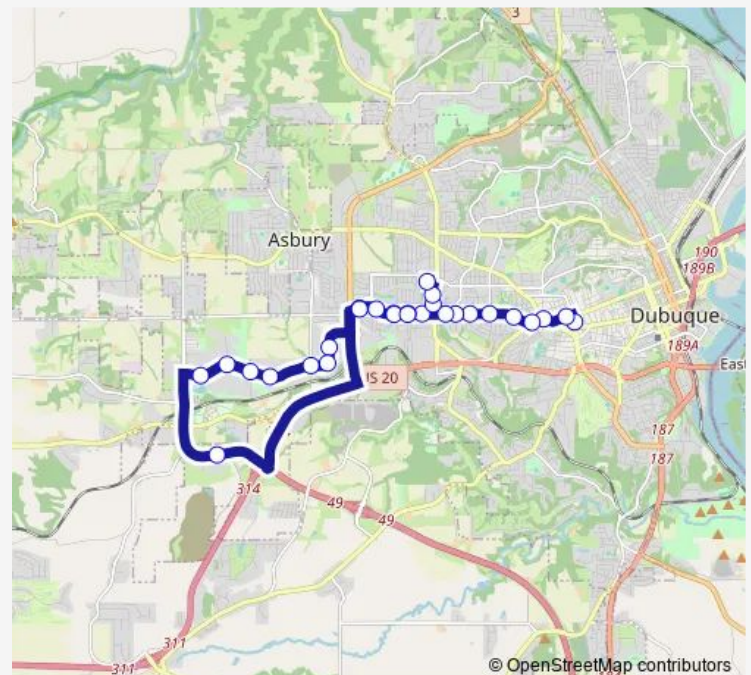

Chavenelle Rd at Nordstrom

Chavenelle Rd at Duluth Trading

Chavenelle Rd at Hormel

Chavenelle Rd and Innovation Dr

Chavenelle Rd and Synergy Ct

Route schedule

Midtown Transfer — JFK Circle Transfer

Monday 05:20

Tuesday 05:20

Wednesday 05:20

Thursday 05:20

Friday 05:20

Saturday —

Sunday —

Route info

Direction: Midtown Transfer

Stops: 28

Trip Duration: 0 hour 35 min

Amw — AM Commuter W Weekday

Seippel Rd at Simmons

Pennsylvania Ave and Donovan Dr

Pennsylvania Ave at Penn Place Apartments

Pennsylvania Ave and Sylvan Dr

JFK Rd and Carter Rd

Wednesday 04:45

Thursday 04:45

Friday 04:45

Saturday —

Sunday —

Route info

Direction: Midtown Transfer

Stops: 21