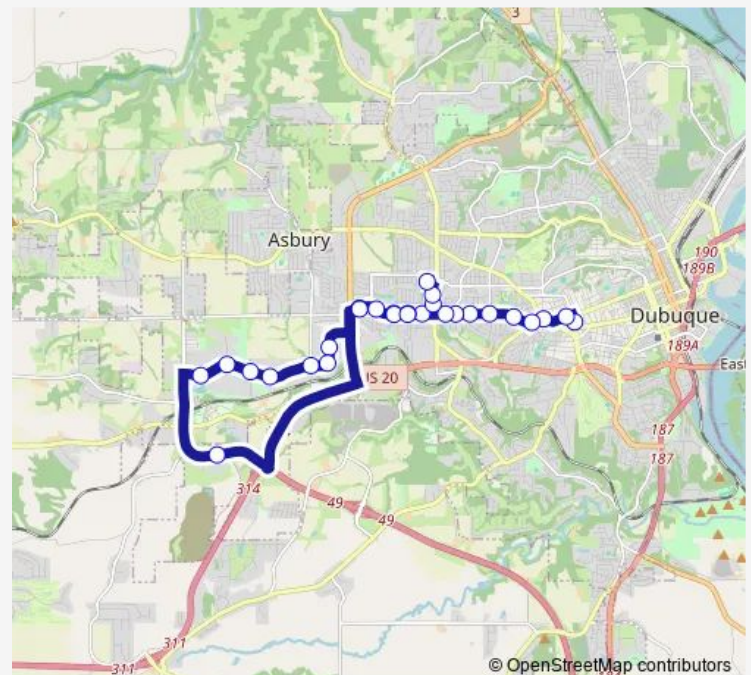

Chavenelle Rd at Nordstrom

Chavenelle Rd at Duluth Trading

Chavenelle Rd at Hormel

Chavenelle Rd and Innovation Dr

Chavenelle Rd and Synergy Ct

Route schedule

Midtown Transfer — JFK Circle Transfer

Monday 05:20

Tuesday 05:20

Wednesday 05:20

Thursday 05:20

Friday 05:20

Saturday —

Sunday —

Route info

Direction: Midtown Transfer

Stops: 28

Trip Duration: 0 hour 35 min

AMW — AM Commuter W Weekday

Seippel Rd at Simmons

Pennsylvania Ave and Donovan Dr

Pennsylvania Ave at Penn Place Apartments

Pennsylvania Ave and Sylvan Dr

JFK Rd and Carter Rd

Wednesday 04:45

Thursday 04:45

Friday 04:45

Saturday —

Sunday —

Route info

Direction: Midtown Transfer

Stops: 21