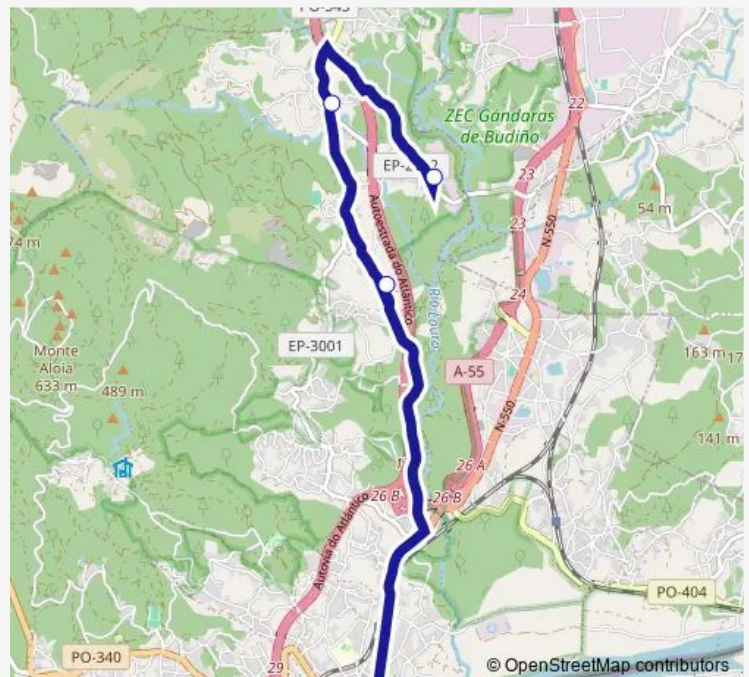

Route schedule

IES Francisco Sánchez — Magdalena

Monday	14:30-18:15
Tuesday	14:30
Wednesday	14:30
Thursday	—
Friday	14:30
Saturday	—
Sunday	—

Route info

Direction: IES Francisco Sánchez

Stops: 4

Trip Duration: 0 hour 21 min

IES Francisco Sánchez

Route schedule

Magdalena — IES Francisco Sánchez

Monday	08:15-16:00
Tuesday	08:15
Wednesday	08:15
Thursday	—
Friday	08:15
Saturday	—
Sunday	—

Route info

Direction: Magdalena

Stops: 4

Trip Duration: 0 hour 21 min