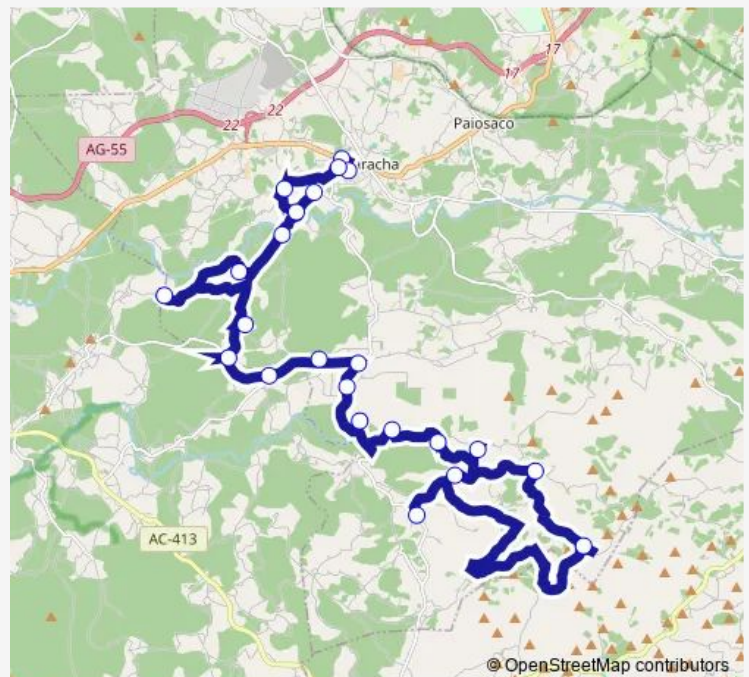

Thursday —

Friday 13:30-14:30

Saturday —

Sunday —

Route info

Direction: Laracha Concello

Stops: 23

Trip Duration: 0 hour 55 min

XG848052 — Laracha-Comeans

Raño

Comeans

Direction

Comeans — Laracha Concello

23 stops

[Open route schedule](#)

Comeans

Monday 07:35-15:20

Tuesday 07:35

Wednesday 07:35

Thursday —

Friday 07:35

Saturday —

Sunday —

Route info