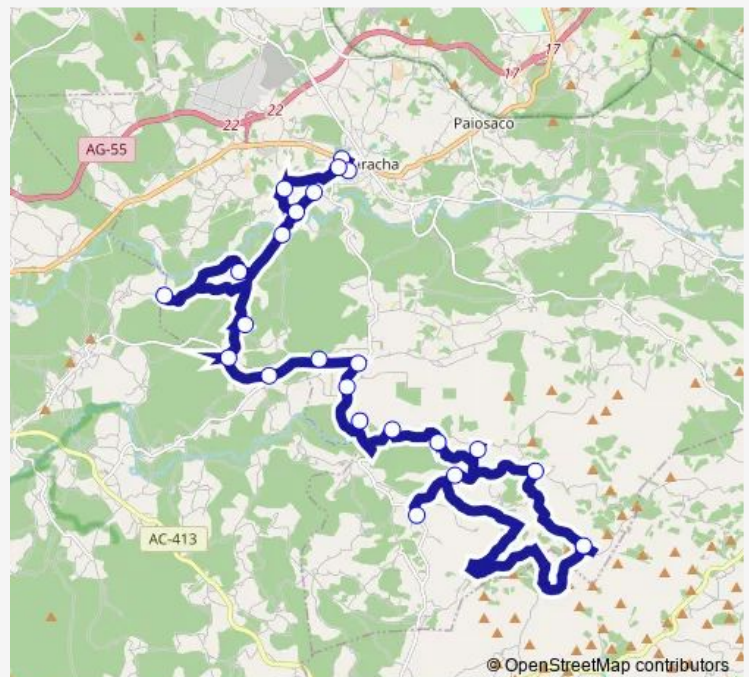

Bus Xg848052 Laracha-Comeans

[Go to website](#)

Direction

Comeans — Laracha Concello

23 stops

[Open route schedule](#)

Comeans

Raño

Casas Longas

Cruce Igresario

Xestal

Baldomir

Cruce De San Fins

Cerdeira

Golmar

Ramallal

A Tabeira

A Piña (Sofán)

Ferreiros

OS Means

Samiro

Amboade

OS Canedos

Areosa

O Paraiso

AS Calzadas

Centro Saude Laracha

Route schedule

Comeans — Laracha Concello

Monday 07:35-15:20

Tuesday 07:35

Wednesday 07:35

Thursday 07:35

Friday 07:35

Saturday —

Sunday —

Route info

Direction: Comeans

Stops: 23

Trip Duration: 0 hour 55 min

Xg848052 — Laracha-Comeans

BusMaps