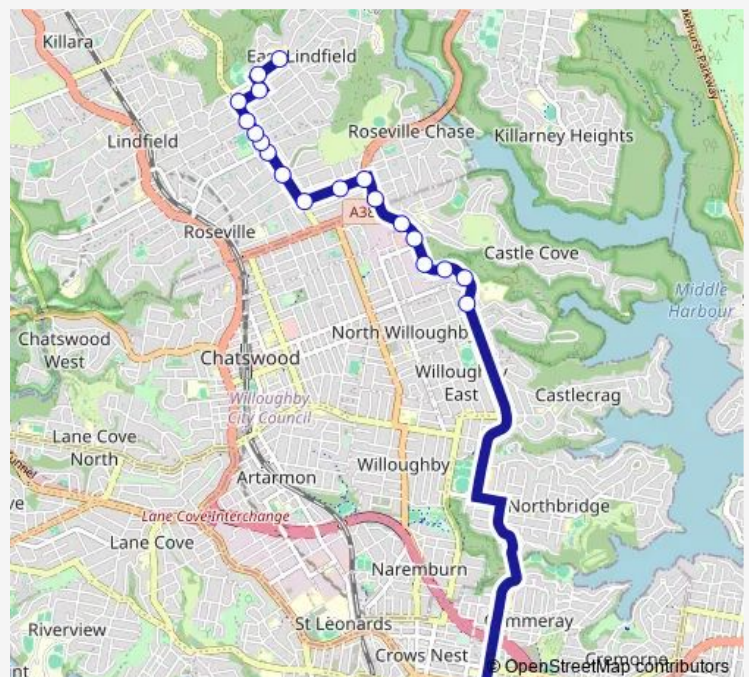

Addison Av After Babbage Rd

Addison Av At Moore St

Roseville Public School, Addison Av

Archbold Rd At Roseville Av

Archbold Rd Before Clanville Rd

Archbold Rd After Clanville Rd

Archbold Rd Before Chelmsford Rd

Archbold Rd After Chelmsford Rd

Owen St At Archbold Rd

Owen St Before Sydney Rd

Tryon Rd At Loombah Av

Lindfield East Public School, Tryon Rd

Route schedule

Miller St Before Falcon St — Lindfield East Public School, Tryon Rd

Monday 15:26

Tuesday 15:26

Wednesday —

Thursday 15:26

Friday 15:26

Saturday —

Sunday —

Route info

Direction: Miller St Before Falcon St

Stops: 20

Trip Duration: 0 hour 25 min

642w — Fitzroy St, Milsons Pt to East Lindfield

642w School Bus time schedules and route maps are available in an offline PDF at [busmaps.com](https://busmaps.com). Use the [busmaps.com](https://busmaps.com) website to see live bus times, train schedule or subway schedule, and step-by-step directions for all public transit in Sydney