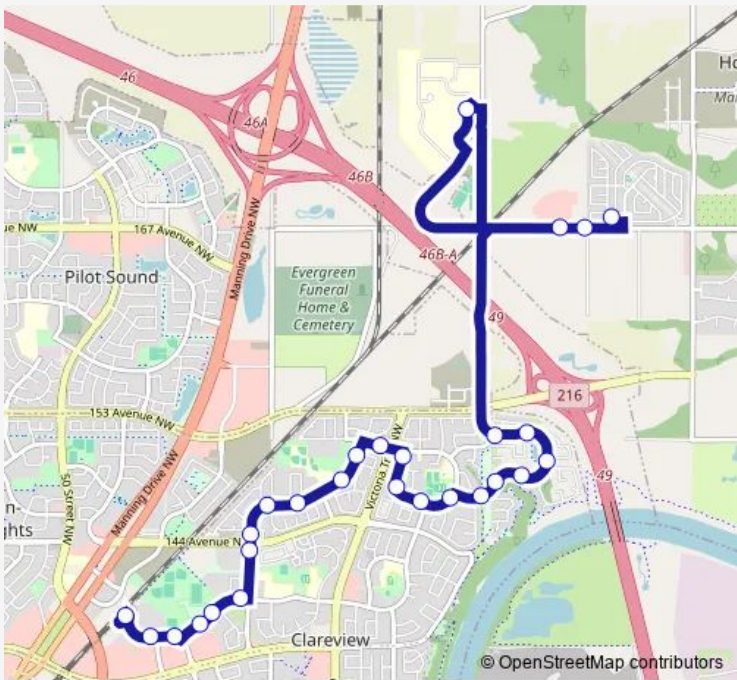

**Bus 121 Clareview - Fraser - Evergreen**

[Go to website](#)

**Direction**  
 East Clareview Transit Centre Bay P — Evergreen Mobile Park Loop  
 28 stops  
[Open route schedule](#)

- East Clareview Transit Centre Bay P
- 42 Street & 139 Avenue
- 42 Street & 139 Avenue
- 40 Street & 139 Avenue
- 38 Street & 139 Avenue
- 37 Street & 139 Avenue
- 36 Street & 139 Avenue
- 36 Street & 144 Avenue
- Kirkness Road & 145 Avenue
- 34 Street & Kirkness Road
- 32 Street & Kirkness Road
- 30 Street & Kirkness Road
- Kirkness Road & 148 Avenue
- Kirkness Road & 151 Avenue
- 26 Street & 151 Avenue
- 26 Street & 146 Avenue
- 23 Street & 146 Avenue
- 21 Street & 147 Avenue
- 19 Street & Fraser Way
- 14 Street & Fraser Way
- Fraser Vista & Fraser Way

**Route schedule**  
 East Clareview Transit Centre Bay P — Evergreen Mobile Park Loop

Monday	05:31-00:02 <sup>+1</sup>
Tuesday	05:31-23:59
Wednesday	05:31-23:59
Thursday	05:31-23:59
Friday	05:31-23:59
Saturday	06:00-00:02 <sup>+1</sup>
Sunday	06:00-23:00

**Route info**  
 Direction: East Clareview Transit Centre Bay P  
 Stops: 28  
 Trip Duration: 0 hour 21 min

121 — Clareview - Fraser - Evergreen **BusMaps**

Fraser Way & Fraser Vista

13 Street & Fraser Way

## Route info

Direction: 25 Street & 151 Avenue

Stops: 25

Trip Duration: 0 hour 16 min