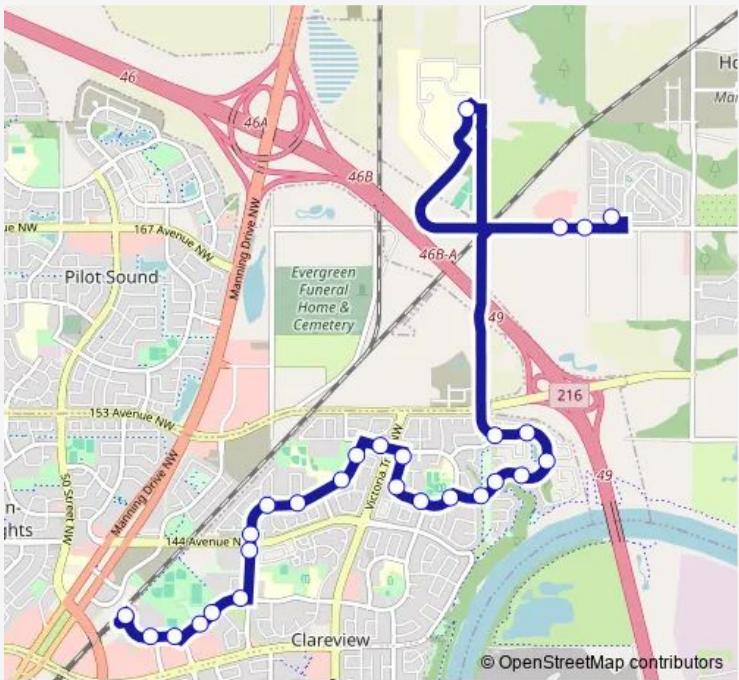

**Bus 121 Clareview - Fraser - Evergreen**

[Go to website](#)

**Direction**  
 East Clareview Transit Centre Bay P — Evergreen Mobile Park Loop  
 28 stops  
[Open route schedule](#)

- East Clareview Transit Centre Bay P
- 42 Street & 139 Avenue
- 42 Street & 139 Avenue
- 40 Street & 139 Avenue
- 38 Street & 139 Avenue
- 37 Street & 139 Avenue
- 36 Street & 139 Avenue
- 36 Street & 144 Avenue
- Kirkness Road & 145 Avenue
- 34 Street & Kirkness Road
- 32 Street & Kirkness Road
- 30 Street & Kirkness Road
- Kirkness Road & 148 Avenue
- Kirkness Road & 151 Avenue
- 26 Street & 151 Avenue
- 26 Street & 146 Avenue
- 23 Street & 146 Avenue
- 21 Street & 147 Avenue
- 19 Street & Fraser Way
- 14 Street & Fraser Way
- Fraser Vista & Fraser Way

**Route schedule**  
 East Clareview Transit Centre Bay P — Evergreen Mobile Park Loop

Monday	05:31-23:59
Tuesday	05:31-23:59
Wednesday	05:31-23:59
Thursday	05:31-23:59
Friday	05:31-23:59
Saturday	06:00-00:02 <sup>+1</sup>
Sunday	06:00-23:00

**Route info**  
 Direction: East Clareview Transit Centre Bay P  
 Stops: 28  
 Trip Duration: 0 hour 23 min

121 — Clareview - Fraser - Evergreen **BusMaps**

Fraser Way & Fraser Vista

13 Street & Fraser Way

## Route info

Direction: 25 Street & 151 Avenue

Stops: 25

Trip Duration: 0 hour 16 min