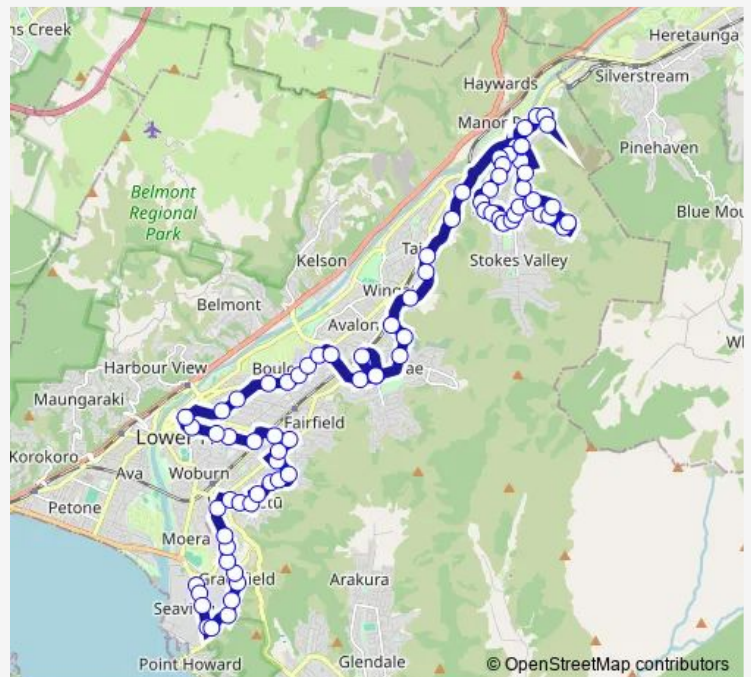

Waiwhetu Marae - Riverside Drive

Riverside Drive at Guthrie Street (near 57)

Riverside Drive at Malone Road (near 215)

Riverside Drive at Freyburg Street (near 221)

Riverside Drive at The Open Polytechnic

Route schedule

Seaview - Seaview Road (near 43) — Thomas Street at Wagon Road (near 47)

Monday	07:00-18:34
Tuesday	07:00-18:34
Wednesday	07:00-18:28
Thursday	07:00-18:28
Friday	07:00-18:34
Saturday	08:19-18:34
Sunday	—

Route info

Direction: Seaview - Seaview Road (near 43)

Stops: 79

Trip Duration: 1 hour 11 min

121 — Stokes Valley Heights - Naenae - Lower Hutt - Seaview

Birdwood Road (near 20)

Waiwhetu Road at Hardy Street