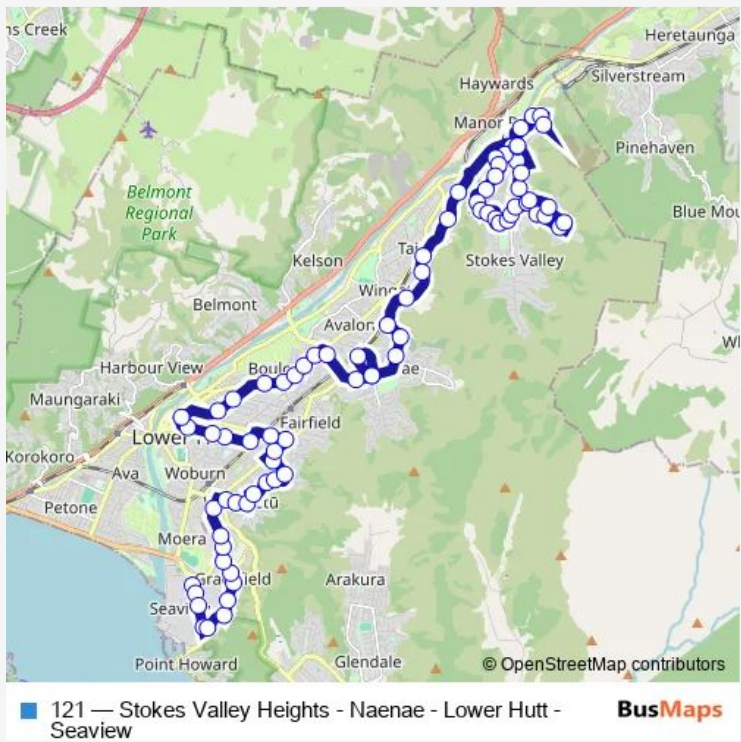

## Bus 121 Stokes Valley Heights - Naenae - Lower Hutt - Seaview

[Go to website](#)

**Direction**  
 Seaview - Seaview Road (near 43) — Thomas Street at Wagon Road (near 47)  
 79 stops  
[Open route schedule](#)

- Seaview - Seaview Road (near 43)
- Seaview Road (near 47)
- Seaview Road opposite Barnes Street
- Seaview Road at Gracefield Road
- Gracefield Road (near 205)
- Gracefield Road (near 155)
- Gracefield Road at Hutt Park Road
- Gracefield Road (opposite 114)
- Gracefield Road (near 101)
- Bell Road at Parkside Road
- Bell Road at Gracefield School (near 23)
- Bell Road (near 55)
- Bell Road at Waikare Avenue (near 131)
- Whites Line East at Godley Street
- Whites Line East at Hinemoa Street
- Waiwhetu Marae - Riverside Drive
- Riverside Drive at Guthrie Street (near 57)
- Riverside Drive at Malone Road (near 215)
- Riverside Drive at Freyburg Street (near 221)
- Riverside Drive at The Open Polytechnic

**Route schedule**  
 Seaview - Seaview Road (near 43) — Thomas Street at Wagon Road (near 47)

Monday	07:00-18:28
Tuesday	07:00-18:28
Wednesday	07:00-18:28
Thursday	07:00-18:28
Friday	07:00-18:28
Saturday	08:19-18:34
Sunday	—

**Route info**  
 Direction: Seaview - Seaview Road (near 43)  
 Stops: 79  
 Trip Duration: 1 hour 2 min

Birdwood Road (near 20)

Waiwhetu Road at Hardy Street

Waterloo Road at Waiwhetu Road

Waterloo Road (near 260)