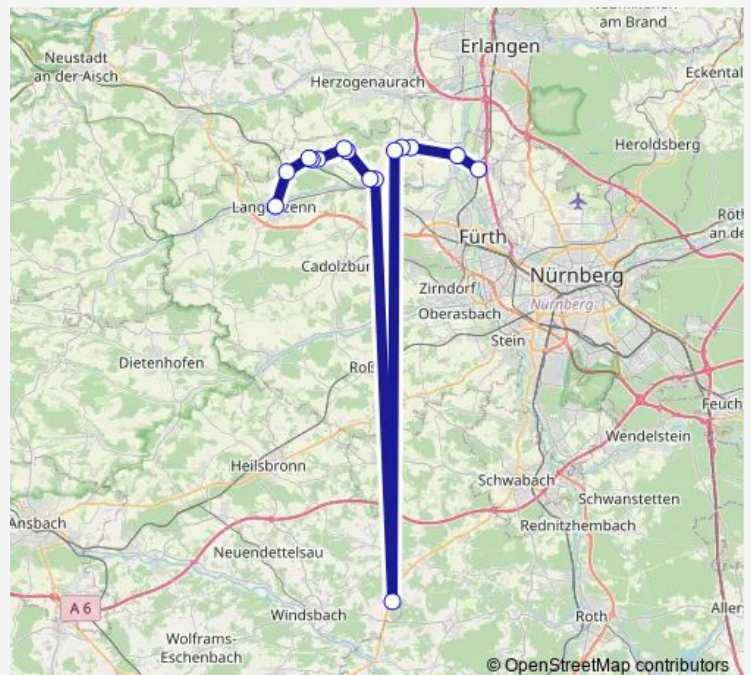

### Route schedule

Vach — Langenzenn Rathaus im Spital

Monday 09:01-18:35

Tuesday 09:01-18:35

Wednesday 09:01-18:35

Thursday 09:01-18:35

Friday 09:01-18:35

Saturday —

### Route info

Direction: Vach

Stops: 15

Trip Duration: 0 hour 38 min