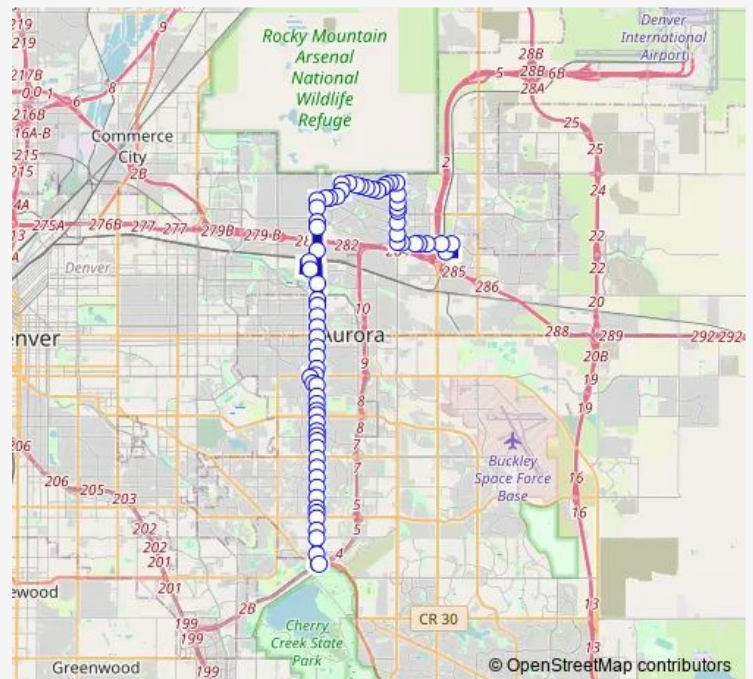

**Bus 121 Peoria Street**

[Go to website](#)

**Direction**  
 Nine Mile Station Gate G — Peoria Station Gate F  
 40 stops  
[Open route schedule](#)

- Nine Mile Station Gate G
- S Peoria St & S Parker Rd
- S Peoria St & Cornell Ave
- S Peoria St & Amherst Way
- S Peoria St & Yale Ave
- S Peoria St & Harvard Ave
- S Peoria St & Iliff Ave
- S Peoria St & Warren Pl
- S Peoria St & Pacific Dr
- S Peoria St & Jewell Ave
- S Peoria St & Mexico Ave
- S Peoria St & Florida Dr
- S Peoria St & Louisiana Ave
- S Peoria St & Kansas Pl
- S Peoria St & Mississippi Ave
- S Peoria St & Ford Ave
- S Peoria St & Ohio Ave
- S Peoria St & Exposition Dr
- S Peoria St & Virginia Ave
- S Peoria St & Dakota Ave
- S Peoria St & Alameda Ave

Route schedule  
 Nine Mile Station Gate G — Peoria Station Gate F

Monday	08:07-13:35
Tuesday	08:07-13:35
Wednesday	08:07-13:35
Thursday	08:07-13:35
Friday	08:07-13:35
Saturday	06:43-17:39
Sunday	—

Route info  
 Direction: Nine Mile Station Gate G  
 Stops: 40  
 Trip Duration: 0 hour 32 min

121 — Peoria Street

S Peoria St & Maple Ave

S Peoria St & Archer Pl

Peoria St & 2nd Ave

Peoria St & Del Mar Cir S

Del Mar Cir & Quentin St

Del Mar Cir & Parkview Dr

Del Mar Cir & 6th Pl

Peoria St & 6th Ave

Peoria St & Del Mar Cir N

Peoria St & 11th Ave

Peoria St & 13th Ave

Peoria St & Colfax Ave

Peoria St & 17th Ave

Peoria St & Montview Blvd

Peoria St & 23rd Ave