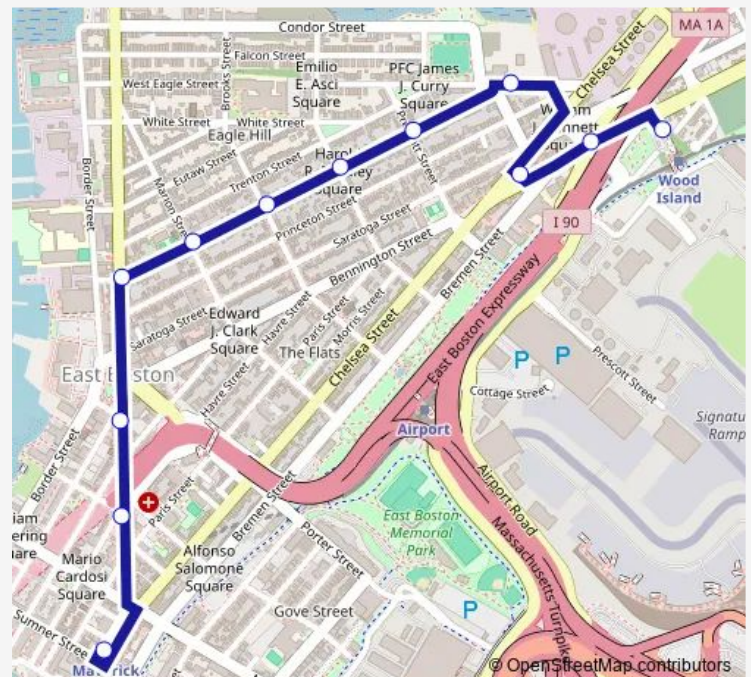

Saturday —

Sunday —

Route info

Direction: Maverick

Stops: 11

Trip Duration: 0 hour 12 min

Direction

Wood Island — Maverick

12 stops

[Open route schedule](#)

Wood Island

Bennington St @ Neptune Rd

Bennington St @ Chelsea St

Eagle St @ Lexington St

Lexington St @ Prescott St

Lexington St @ Putnam St

Lexington St @ Brooks St

Lexington St @ Marion St

Lexington St @ Meridian St

Meridian St @ Liverpool St

Meridian St @ Havre St

Maverick

Route schedule

Wood Island — Maverick

Monday 05:55-18:20

Tuesday 05:55-18:20

Wednesday 05:55-18:20

Thursday 05:55-18:20

Friday 05:55-18:20

Saturday —

Sunday —

Route info