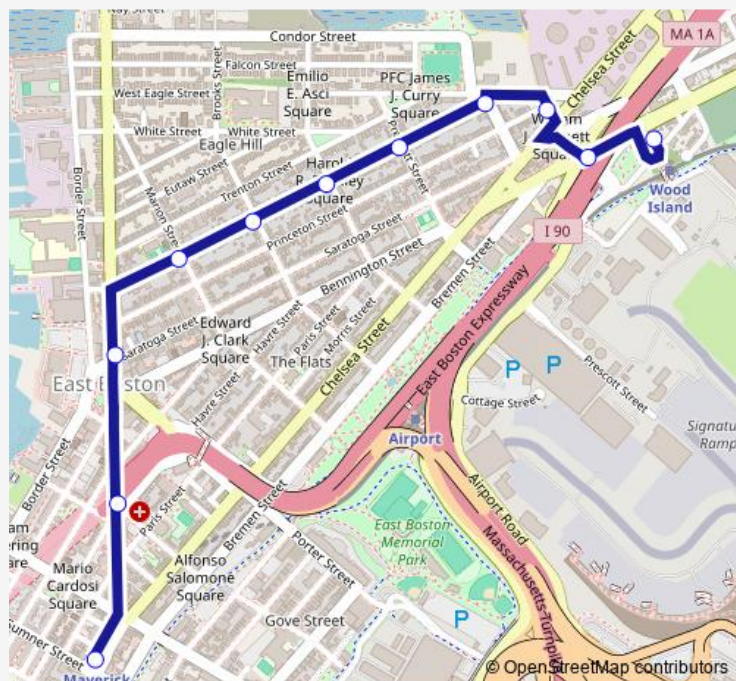

Lexington St @ Brooks St

Lexington St @ Putnam St

Lexington St @ Prescott St

Lexington St @ Shelby St

E Eagle St @ Chelsea St

Bennington St @ Neptune Rd

Wood Island

### Route schedule

Maverick — Wood Island

Monday 06:10-18:35

Tuesday 06:10-18:35

Wednesday 06:10-18:35

Thursday 06:10-18:35

Friday 06:10-18:35

Saturday —

### Route info

Direction: Maverick

Stops: 11

Trip Duration: 0 hour 11 min

121 — Wood Island Station - Maverick Station

**Direction**

Wood Island — Maverick

12 stops

## Route schedule

Wood Island — Maverick

Monday 05:55-18:20

Tuesday 05:55-18:20

Wednesday 05:55-18:20

Thursday 05:55-18:20

Friday 05:55-18:20

Saturday —