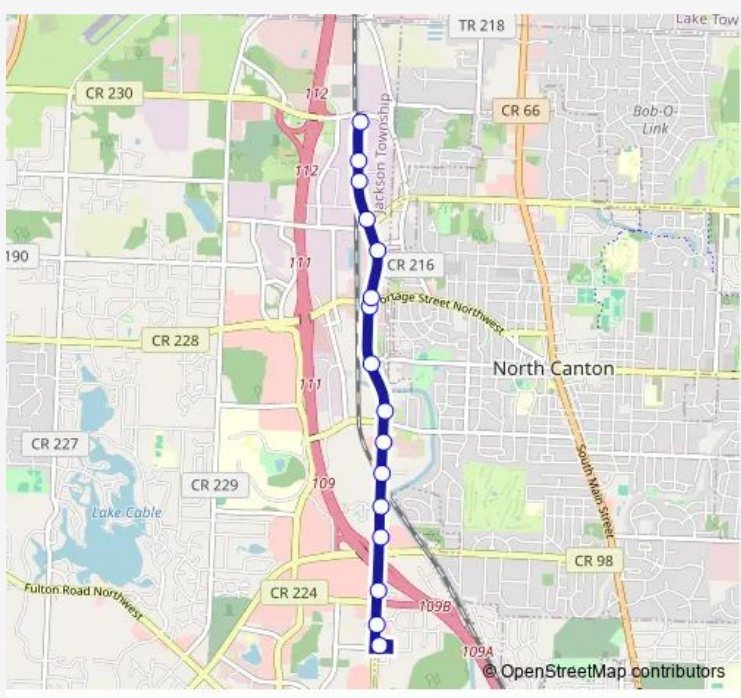

Bus 121 Belden Village - N Canton IND Park

[Go to website](#)

Direction
 Belden Village Transit Center — Whipple AVE AND Shuffel ST Nw
 16 stops
[Open route schedule](#)

- Belden Village Transit Center
- Whipple AVE AND 50th ST Nw
- Whipple AVE AND Convenience Circle Nw
- Whipple AVE AND Everhard RD Nw
- Whipple AVE NW AT Stark State Auto Tech
- Whipple AVE AND Heiser'S WAY Nw
- Whipple AVE NW 6000 Block
- Whipple AVE AND Glenwood ST Nw
- Whipple AVE AND W Maple AVE Nw
- Whipple AVE AND Portage RD NW South
- Whipple AVE AND Portage RD NW North
- Whipple AVE AND Batton ST Nw
- Whipple AVE AND Applegrove ST Nw
- Whipple AVE NW 7600 Block
- Whipple AVE NW 7800 Block
- Whipple AVE AND Shuffel ST Nw

Route schedule
 Belden Village Transit Center — Whipple AVE AND Shuffel ST Nw

Monday	06:21-20:21
Tuesday	06:21-20:21
Wednesday	06:21-20:21
Thursday	06:21-20:21
Friday	06:21-20:21
Saturday	06:21-20:21
Sunday	—

Route info
 Direction: Belden Village Transit Center
 Stops: 16
 Trip Duration: 0 hour 11 min

Direction

Whipple AVE AND Shuffel ST Nw — Belden Village Transit Center

28 stops

[Open route schedule](#)

Whipple AVE AND Shuffel ST Nw

Strip AVE 6500 Block

Mega ST AND Strip AVE Nw

Strip ST NW AT WAL-Mart

Dressler RD AND Promler AVE Nw

Dressler RD AND Whipple AVE Nw

Whipple AVE NW 6100 Block

Whipple AVE AND Heiser'S WAY Nw

Route schedule