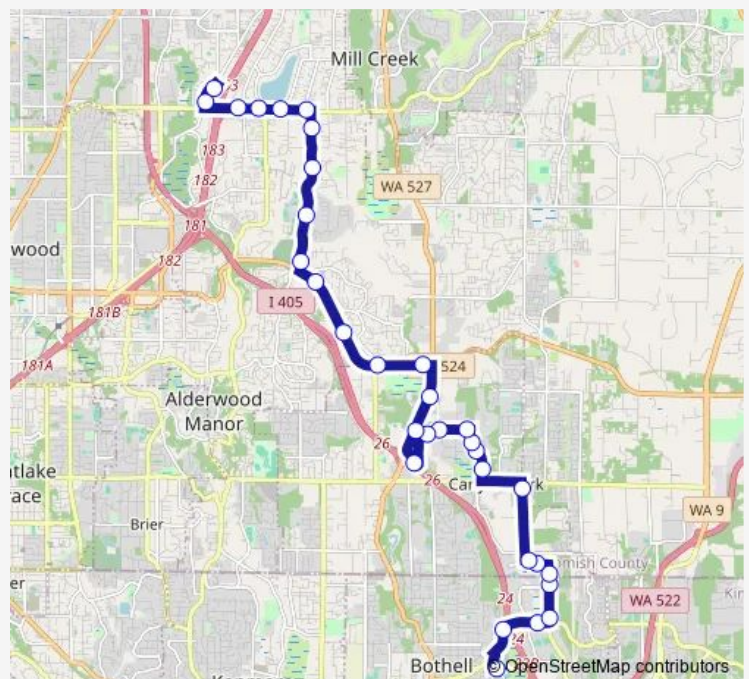

26th Ave SE & 223rd St Se

26th Ave SE & 220th St Se

220th St SE & 26th Ave Se

220th St SE & 20th Ave Se

220th St SE & 17th Ave Se

Canyon Park Park & Ride Bay 1

Hwy 527 & 220th St Se

Hwy 527 & 214th St Se

Thursday 05:03-21:15

Friday 05:03-21:15

Saturday —

Sunday —

Route info

Direction: UW Bothell & Cascadia College

Stops: 32

Trip Duration: 0 hour 35 min

121 — Ash Way P&R - Canyon Park P&R/UW Bothell/Cascadia

Filbert Rd & 194th St Sw

North Rd & Filbert Rd

North Rd & 182nd St Sw

North Rd & 174th St Sw

North Rd & 167th Pl Sw

164th St SW & 2nd Pl W

164th St SW & 7th Pl W

164th St SW & Larch Way

164th St SW & 13th Ave W

Ash Way & 164th St Sw

Ash Way Park & Ride

Direction

Ash Way Park & Ride Bay 3 — UW Bothell & Cascadia College

30 stops

[Open route schedule](#)