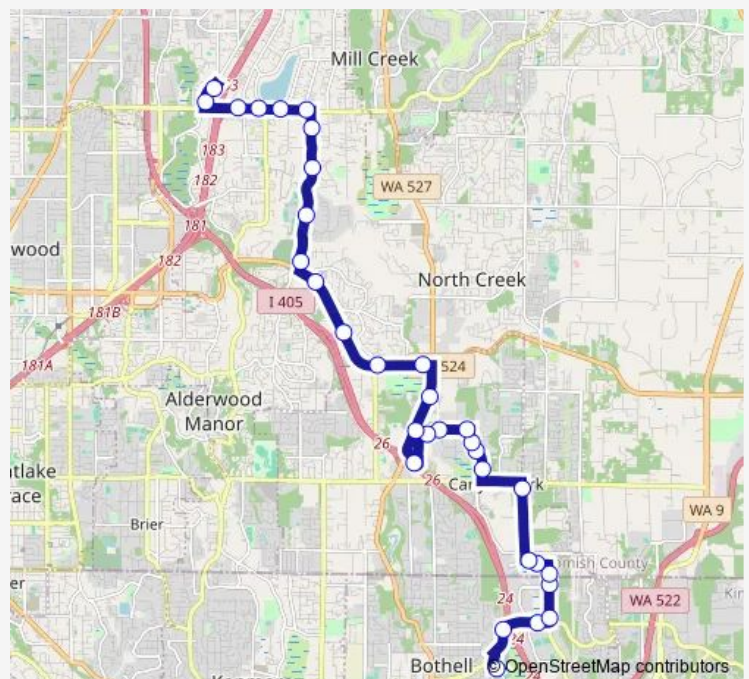

26th Ave SE & 223rd St SE

26th Ave SE & 220th St SE

220th St SE & 26th Ave SE

220th St SE & 20th Ave SE

220th St SE & 17th Ave Se

Canyon Park Park & Ride Bay 1

Hwy 527 & 220th St SE

Hwy 527 & 214th St SE

Thursday 05:03-21:15

Friday 05:03-21:15

Saturday —

Sunday —

Route info

Direction: UW Bothell & Cascadia College

Stops: 32

Trip Duration: 0 hour 44 min

121 — Ash Way P&R - Canyon Park P&R/UW Bothell/ Cascadia **BusMaps**

Filbert Rd & 194th St SW

North Rd & Filbert Rd

North Rd & 182nd St SW

North Rd & 174th St SW

North Rd & 167th Pl SW

164th St SW & 2nd Pl W

164th St SW & 7th Pl W

164th St SW & Larch Way

164th St SW & 13th Ave W

Ash Way & 164th St Sw

Ash Way Park & Ride

Direction

Ash Way Park & Ride Bay 3 — UW Bothell & Cascadia College

30 stops