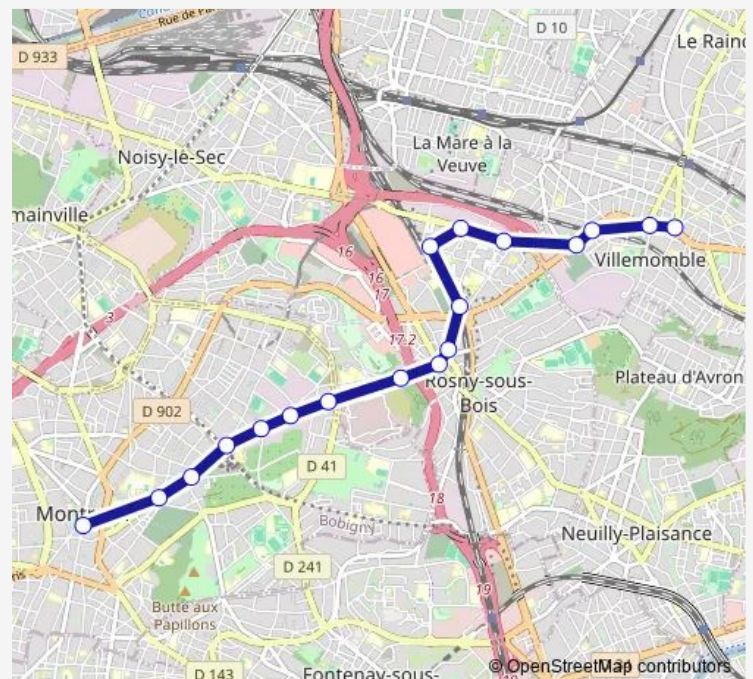

Bus 121 (Mairie DE Montreuil <-> Chateau DE Villemomble) - Aller

[Go to website](#)

Direction

Mairie DE Montreuil — Chateau DE Villemomble (Descente)

18 stops

[Open route schedule](#)

Mairie DE Montreuil

Lycee Jean Jaures

Jean DE Mailly - Hoffmann

Bois-Perrier RER-Rosny 2

Bois-Perrier Nord

LES Marnaudes

Cimetiere DE Villemomble

Meissonier

Avenue DU Raincy

Chateau DE Villemomble (Descente)

Route schedule

Mairie DE Montreuil — Chateau DE Villemomble (Descente)

Monday 00:10-23:40

Tuesday 00:08-23:38

Wednesday 00:08-23:38

Thursday 00:08-23:38

Friday 00:08-23:38

Saturday 00:08-23:40

Sunday 00:05-23:40

Route info

Direction: Mairie DE Montreuil

Stops: 18

Trip Duration: 0 hour 29 min

121 — (Mairie DE Montreuil <-> Chateau DE Villemomble) - Aller

121 Bus time schedules and route maps are available in an offline PDF at busmaps.com. Use the busmaps.com website to see live bus times, train schedule or subway schedule, and step-by-step directions for all public transit in Bobigny