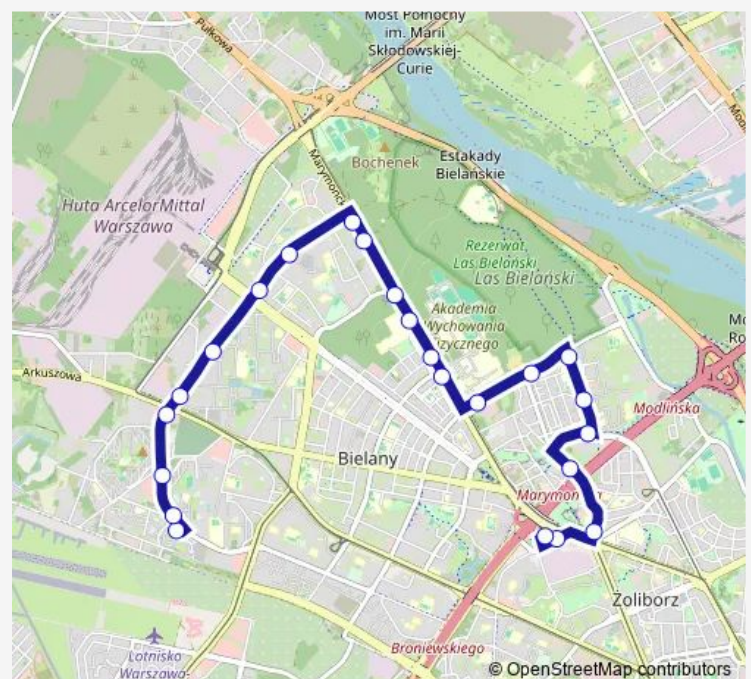

### Route schedule

Chomiczówka 06 — Metro Marymont 13

Monday 05:06-22:06

Tuesday 05:06-22:06

Wednesday 05:06-22:06

Thursday 05:06-22:06

Friday 05:06-22:06

Saturday 08:05-17:37

### Route info

Direction: Chomiczówka 06

Stops: 23

Trip Duration: 0 hour 24 min

Metro Marymont 11

Metro Marymont 13